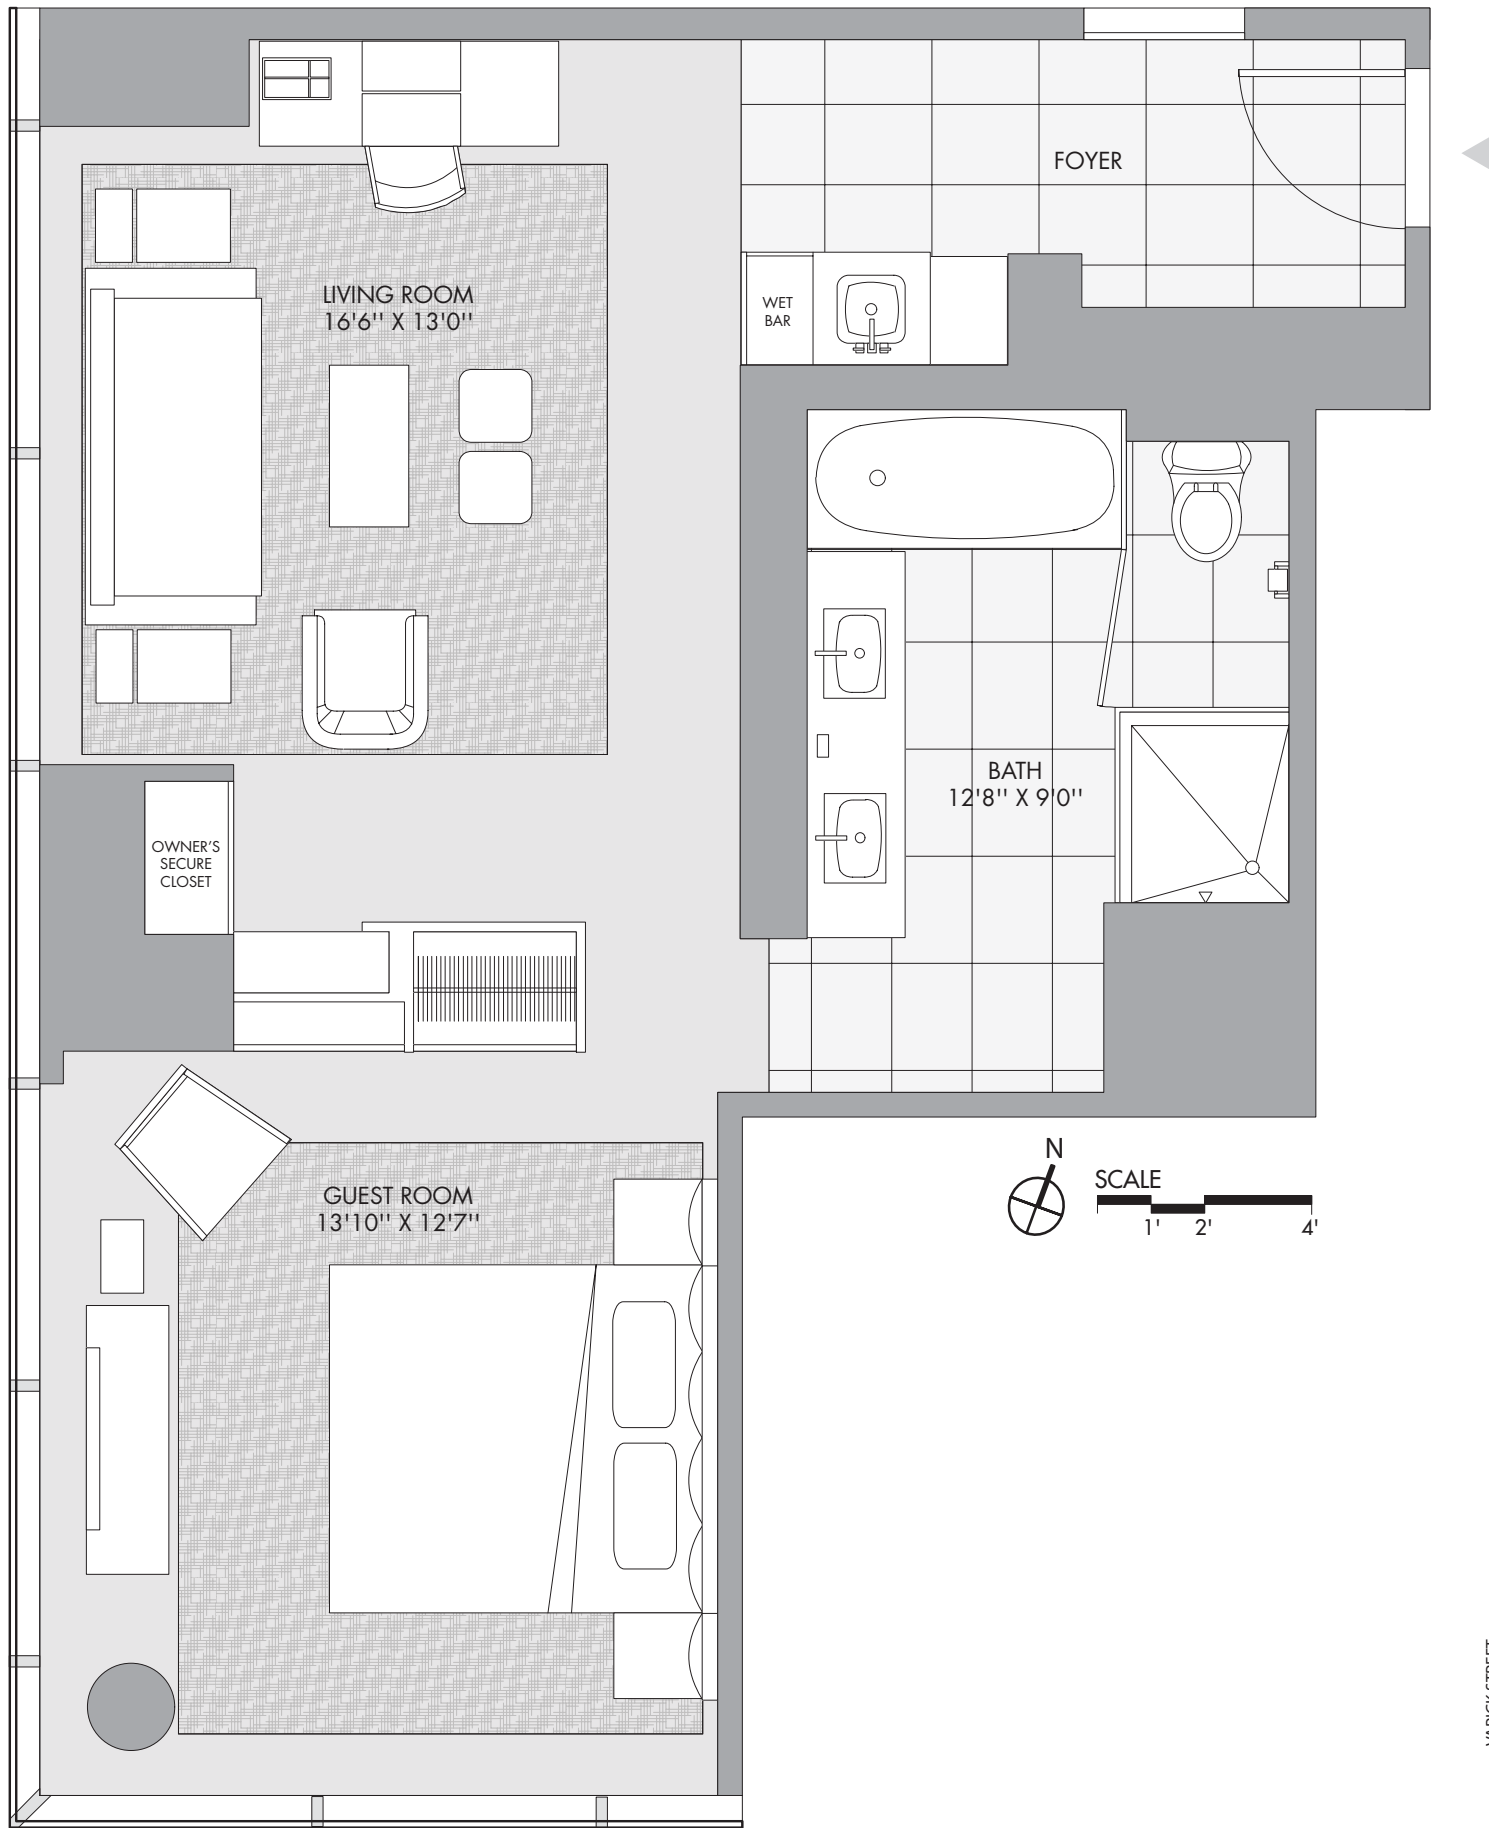

DELUXE SUITE 5

DELUXE SUITE 5
floors: 14-35 (682 Sq Ft / 63.36 Sq Meters)

TRUMP SOHO
HOTEL CONDOMINIUM NEW YORK

212.965.0008 - trumpsoho.com