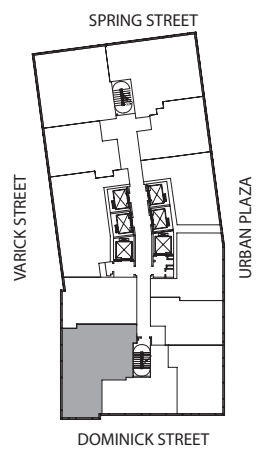

DELUXE SUITE 5

DELUXE SUITE 5
floors: 14-35 (682 Sq Ft / 63.36 Sq Meters)

TRUMP SOHO
HOTEL CONDOMINIUM NEW YORK

212.965.0008 - trumpsoho.com