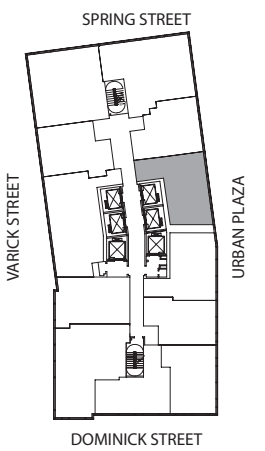

STUDIO SUITE 12

STUDIO SUITE 12
floors: 9-42 (540 Sq Ft / 50.17 Sq Meters)

TRUMP SOHO
HOTEL CONDOMINIUM NEW YORK

212.965.0008 - trumpsoho.com