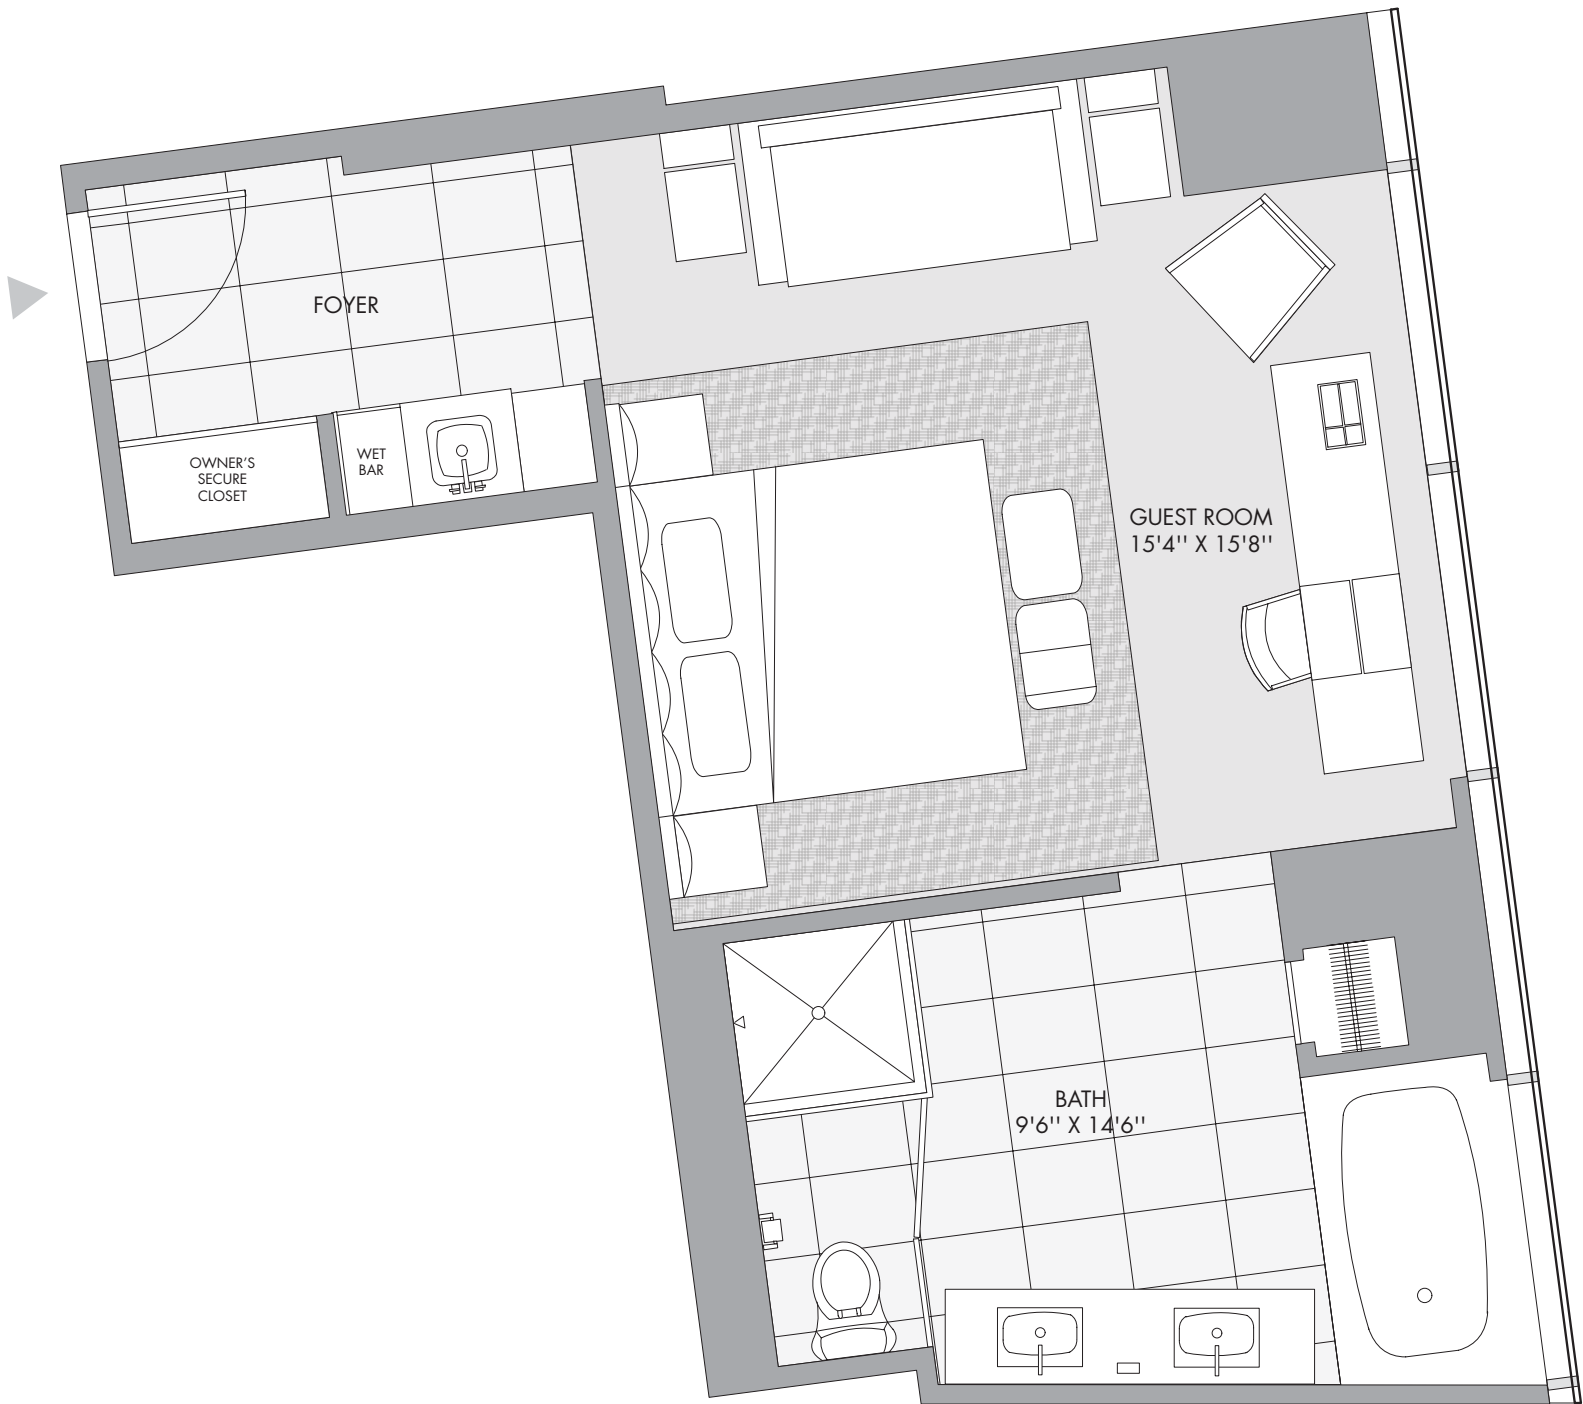

STUDIO SUITE 12

STUDIO SUITE 12
floors: 9-42 (540 Sq Ft / 50.17 Sq Meters)

TRUMP SOHO
HOTEL CONDOMINIUM NEW YORK

212.965.0008 - trumpsoho.com