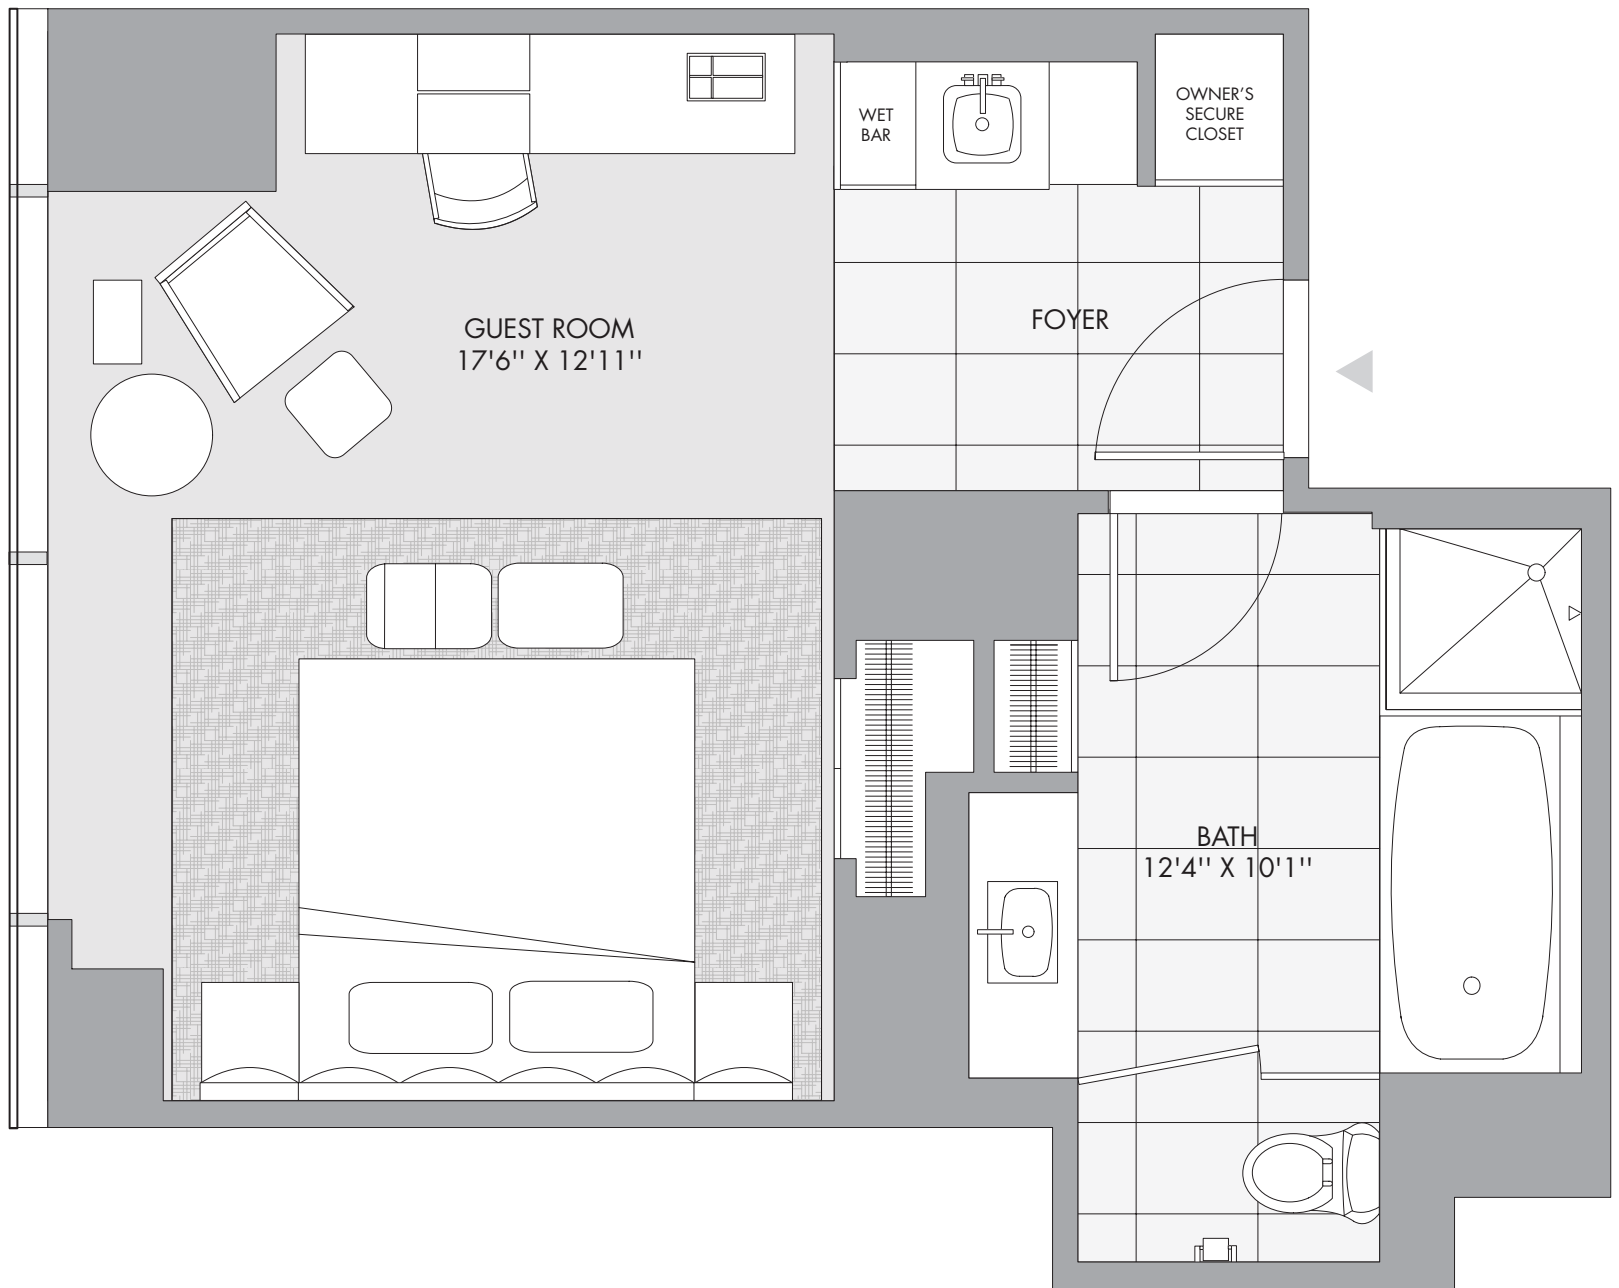

STUDIO SUITE 8

STUDIO SUITE 8
floors: 8-20, 23-42 (474 Sq Ft / 44.04 Sq Meters)

TRUMP SOHO
HOTEL CONDOMINIUM NEW YORK

212.965.0008 - trumpsoho.com