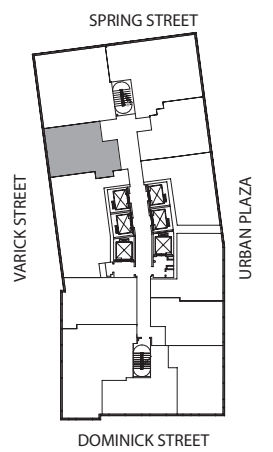

STUDIO SUITE 8

STUDIO SUITE 8
floors: 8-20, 23-42 (474 Sq Ft / 44.04 Sq Meters)

TRUMP SOHO
HOTEL CONDOMINIUM NEW YORK

212.965.0008 - trumpsoho.com