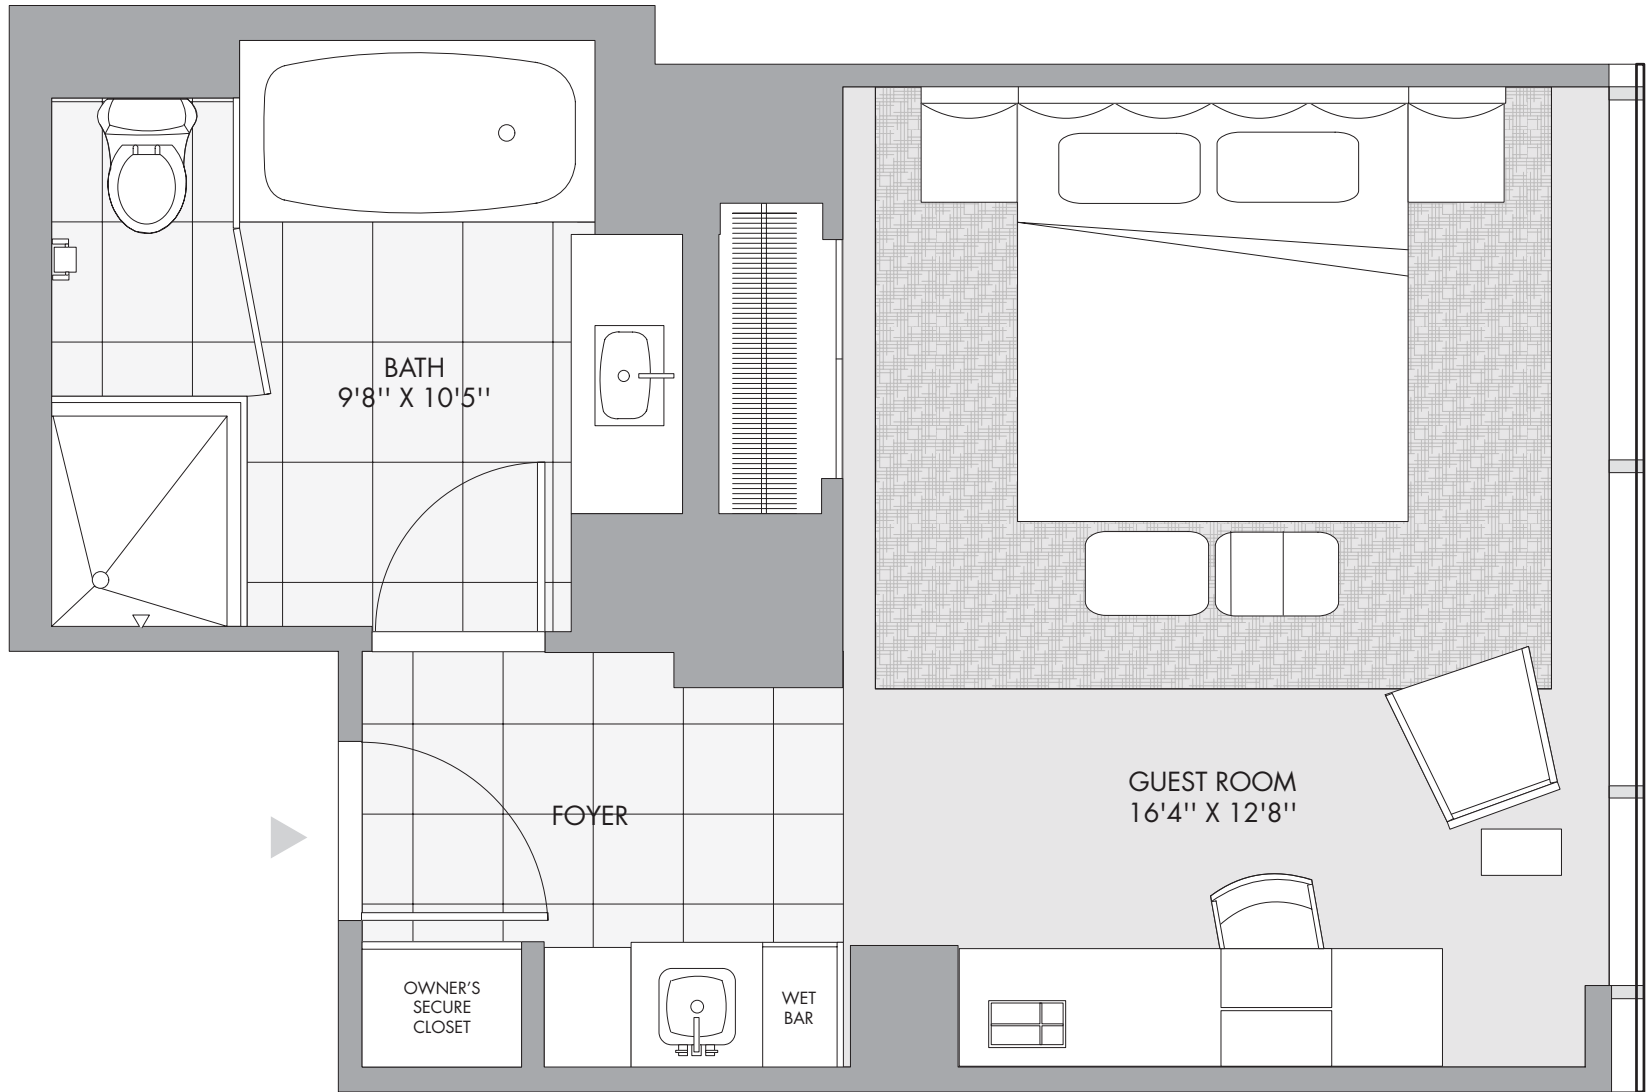

STUDIO SUITE 2

STUDIO SUITE 2
floors: 9-42 (422 Sq Ft / 39.20 Sq Meters)

TRUMP SOHO
HOTEL CONDOMINIUM NEW YORK

212.965.0008 - trumpsoho.com