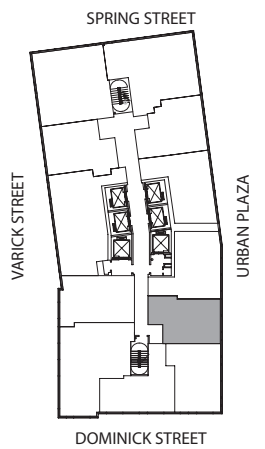

STUDIO SUITE 2

STUDIO SUITE 2
floors: 9-42 (422 Sq Ft / 39.20 Sq Meters)

TRUMP SOHO
HOTEL CONDOMINIUM NEW YORK

212.965.0008 - trumpsoho.com