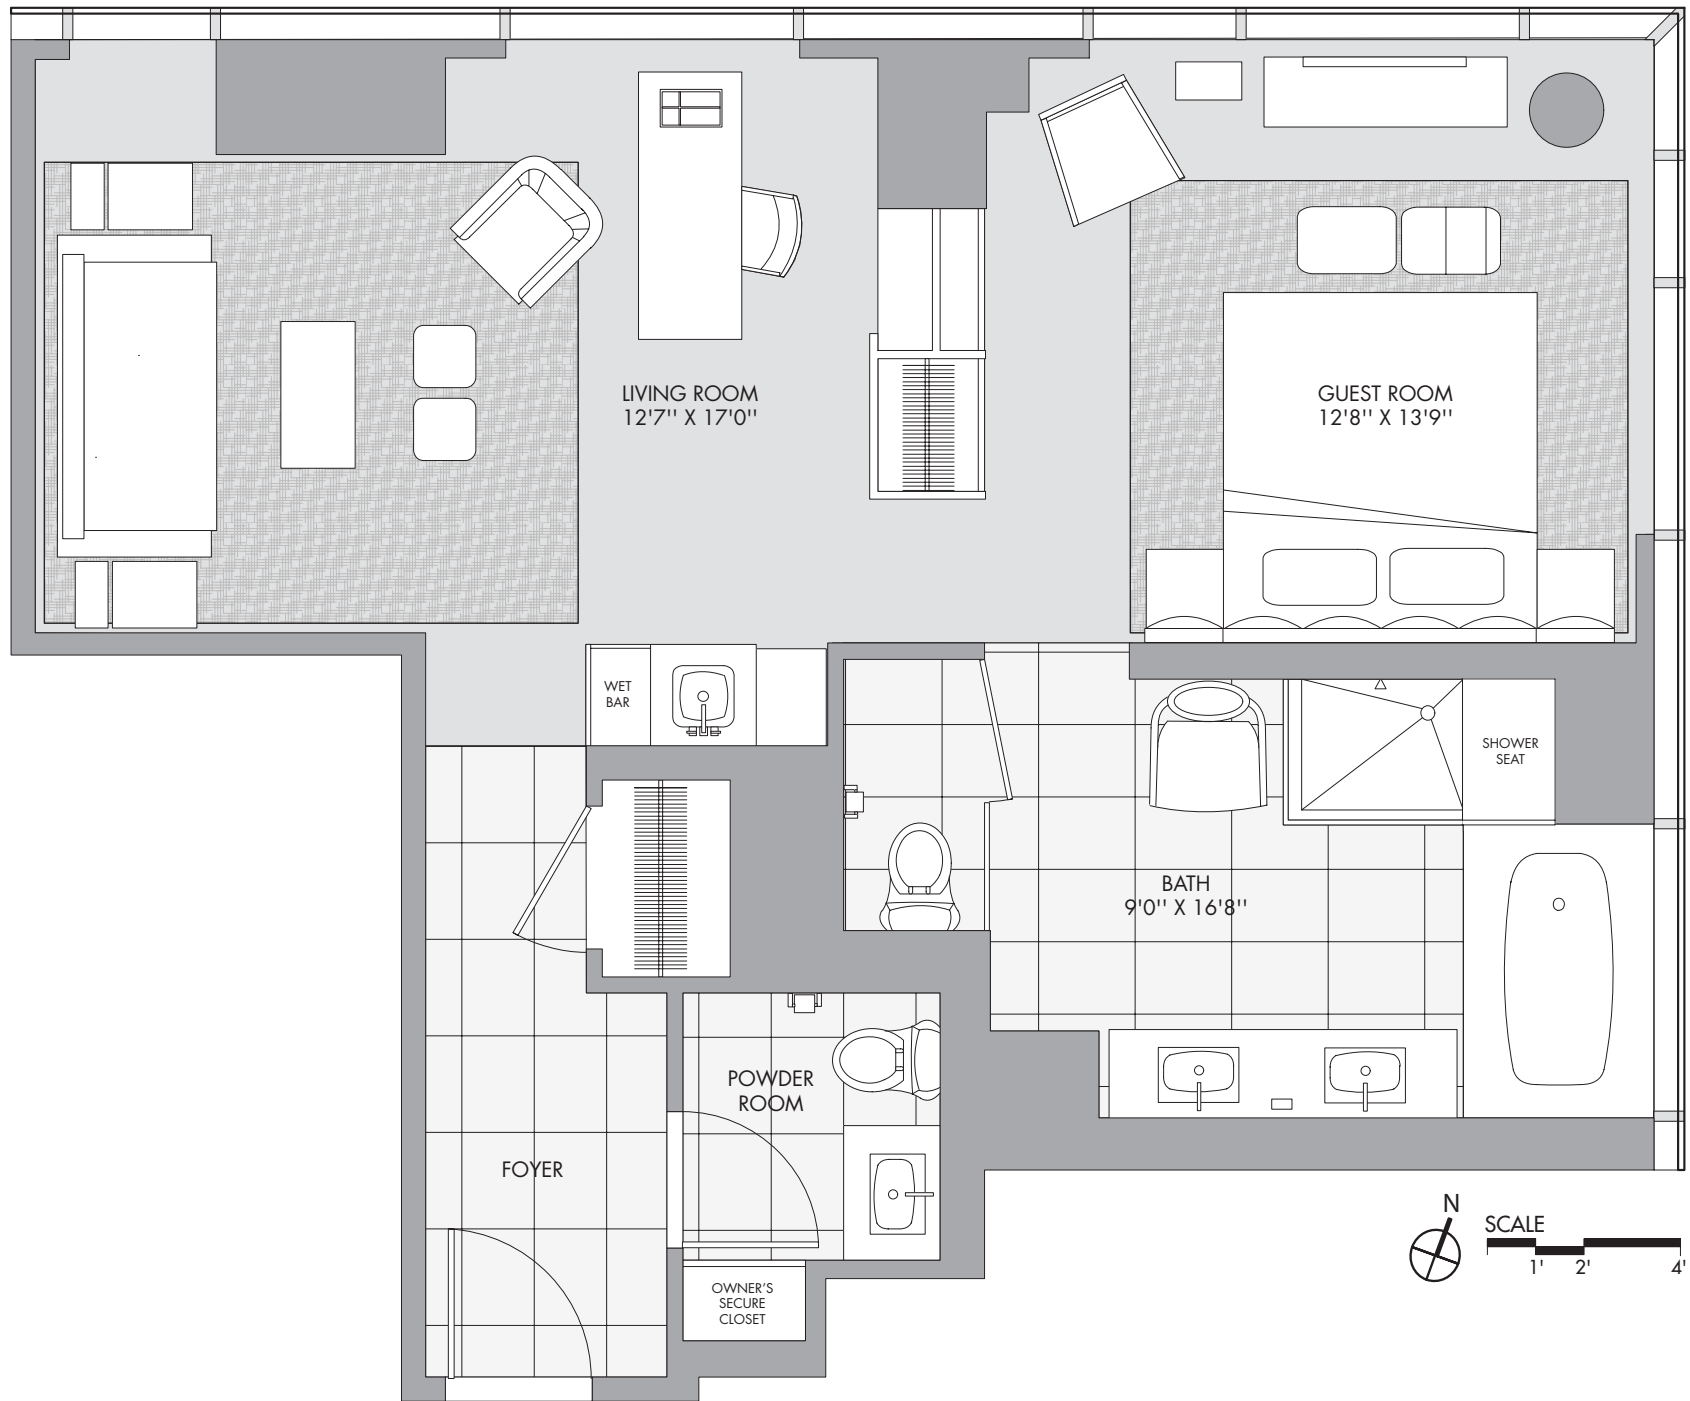

# DELUXE SUITE 10

## DELUXE SUITE 10

floors: 8-9, 21-22, 33-34 (781 Sq Ft / 72.56 Sq Meters)  
 floors: 10-20, 23-32, 35-41 (775 Sq Ft / 72.00 Sq Meters)  
 floors: 42 (769 Sq Ft / 71.44 Sq Meters)