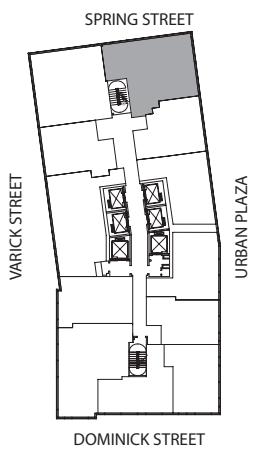

# DELUXE SUITE 10

## DELUXE SUITE 10

floors: 8-9, 21-22, 33-34 (781 Sq Ft / 72.56 Sq Meters)  
 floors: 10-20, 23-32, 35-41 (775 Sq Ft / 72.00 Sq Meters)  
 floors: 42 (769 Sq Ft / 71.44 Sq Meters)