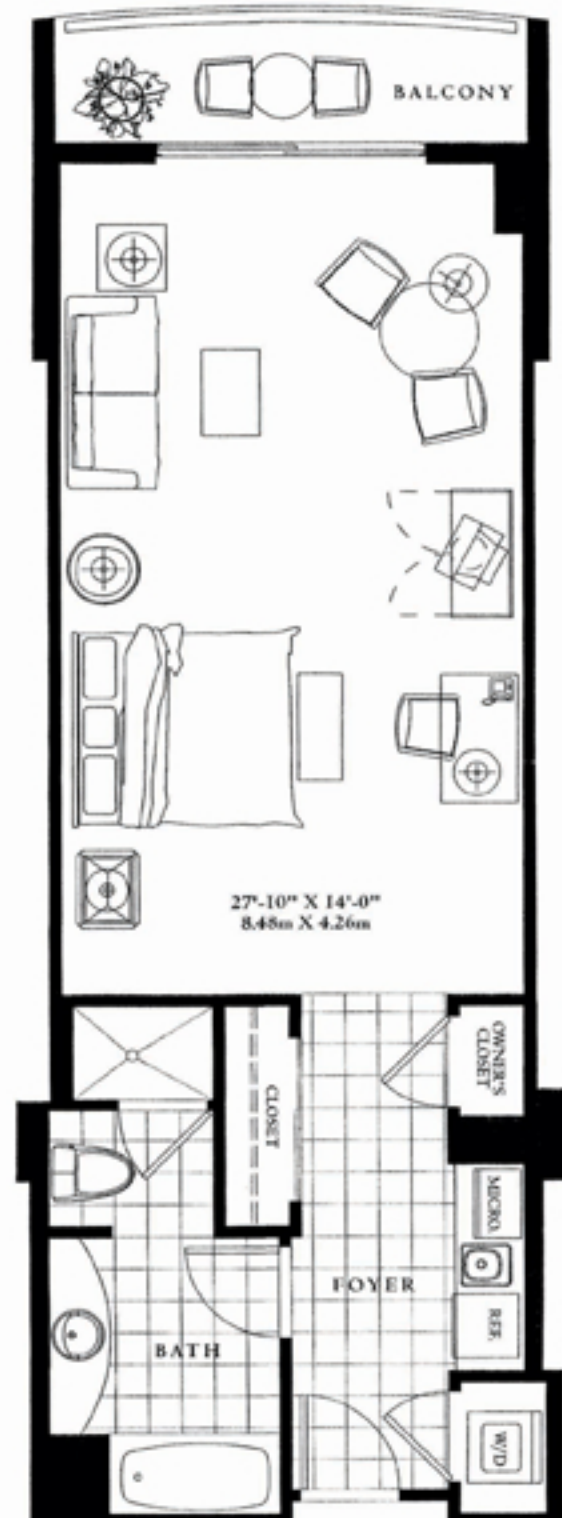

## RESIDENCE B JUNIOR SUITE

**TRUMP**  
*Grande*  
OCEAN RESORT & RESIDENCES

*A Trump Dezer Development*

Interior	664.2 S.F.	59.9 m <sup>2</sup>
Balcony	64.2 S.F.	5.7 m <sup>2</sup>
<b>Total</b>	<b>728.4 S.F.</b>	<b>65.6 m<sup>2</sup></b>