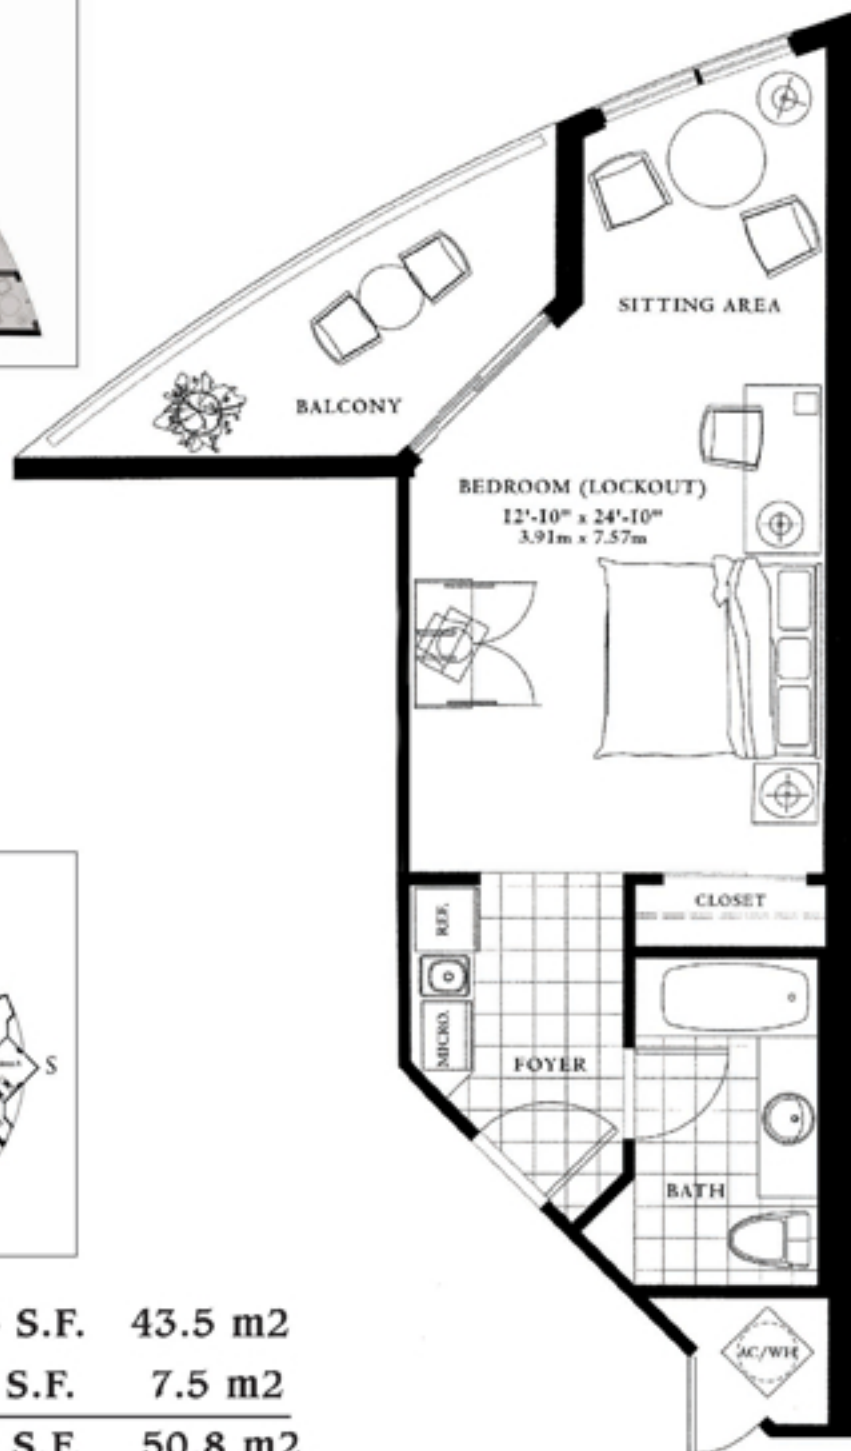

TRUMP INTERNATIONAL SONESTA BEACH RESORT

DELUXE STUDIO 3

TRUMP
Grande
OCEAN RESORT & RESIDENCES

A Trump Dezer Development

Interior	456.6 S.F.	43.5 m ²
Balcony	83.4 S.F.	7.5 m ²
Total	540.0 S.F.	50.8 m²