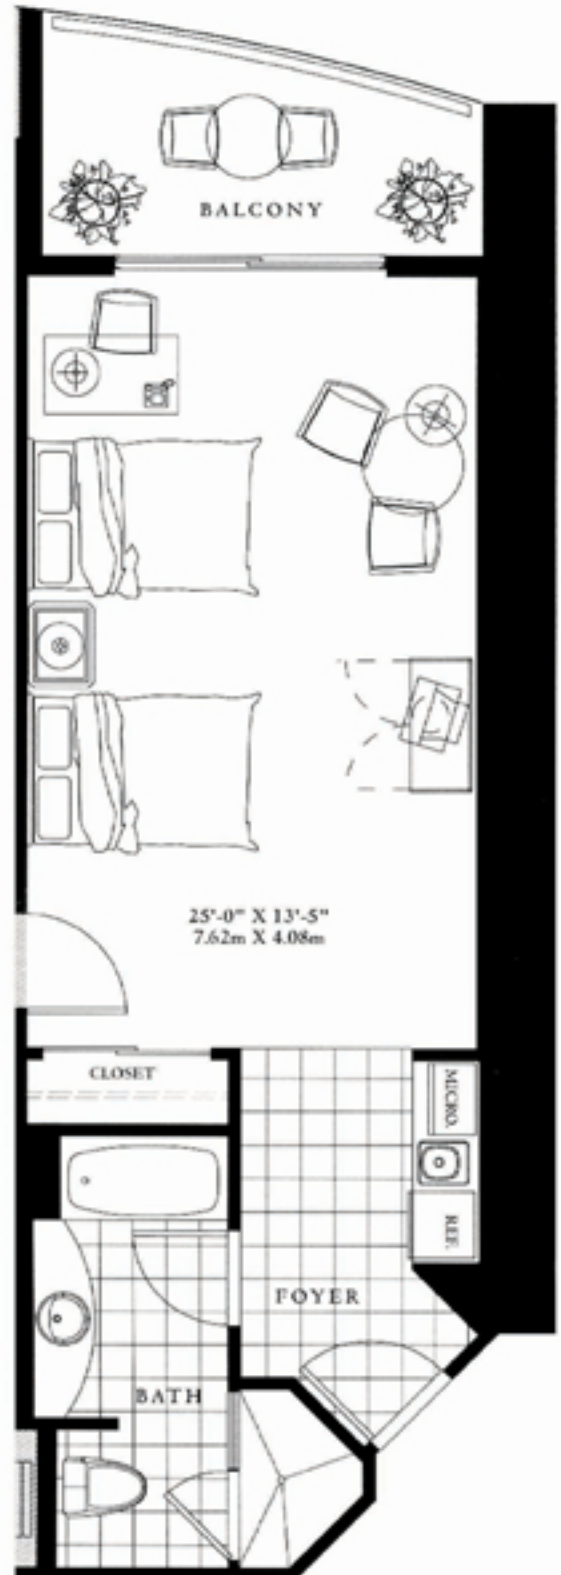

TRUMP INTERNATIONAL BEACH RESORT

DELUXE STUDIO 1

TRUMP
Grande
OCEAN RESORT & RESIDENCES

A Trump Dezer Development

Interior	550.9 S.F.	49.7 m2
Balcony	79.8 S.F.	7.2 m2
Total	630.7 S.F.	56.9 m2