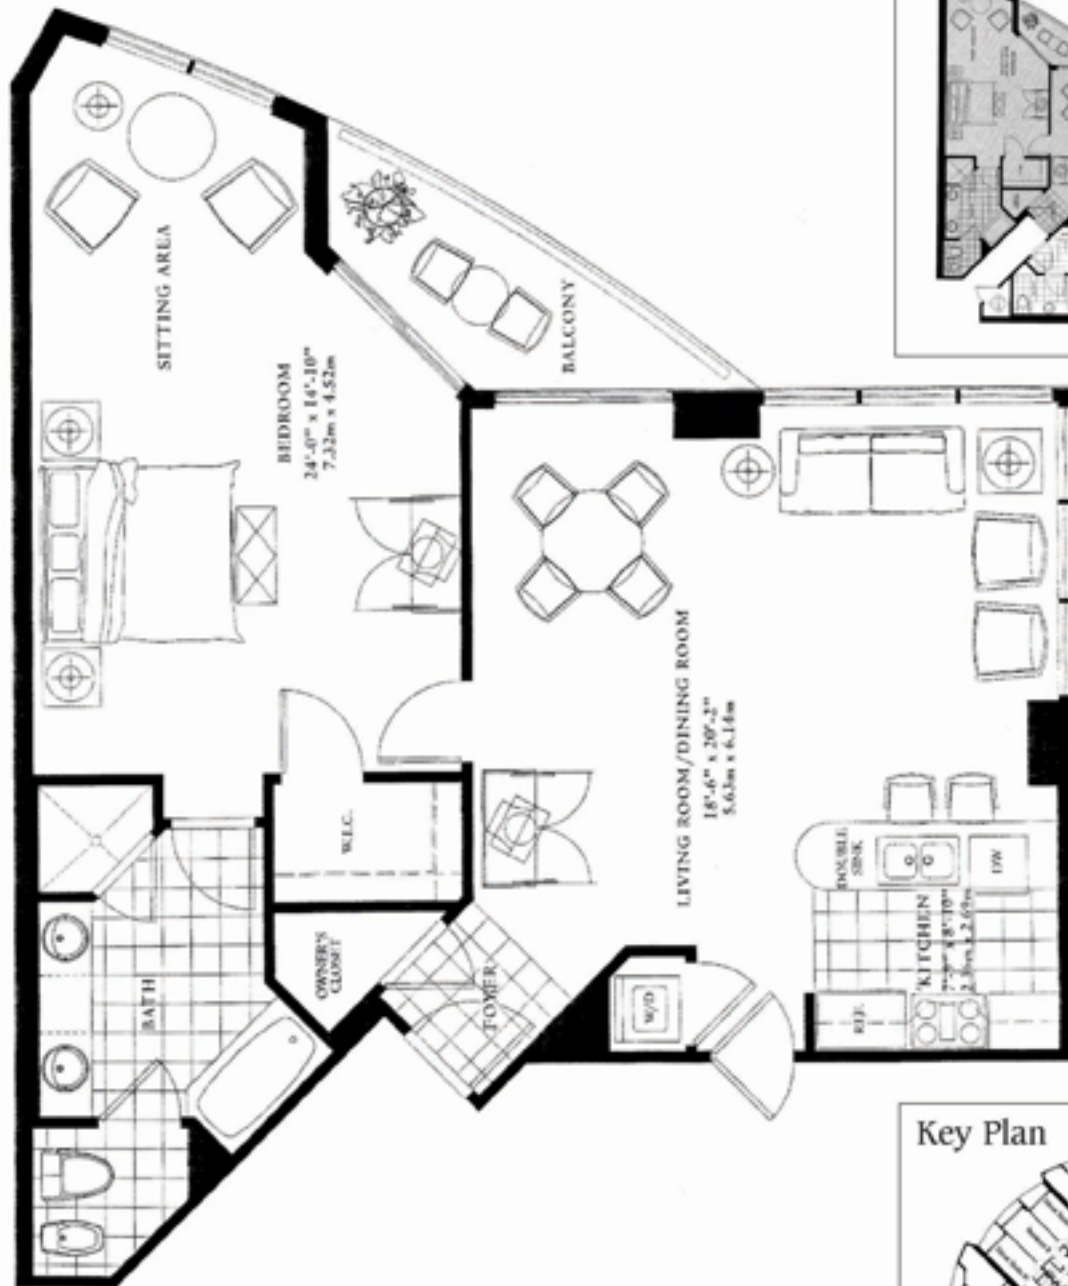

TRUMP INTERNATIONAL BEACH RESORT

RESIDENCE A

1 BEDROOM ♦ 1 BATH

TRUMP
Grande
OCEAN RESORT & RESIDENCES

A Trump Dezer Development

Interior	1,021.2 S.F.	91.2 m ²
Balcony	64.2 S.F.	5.7 m ²
Total	1,085.4 S.F.	97.8 m²