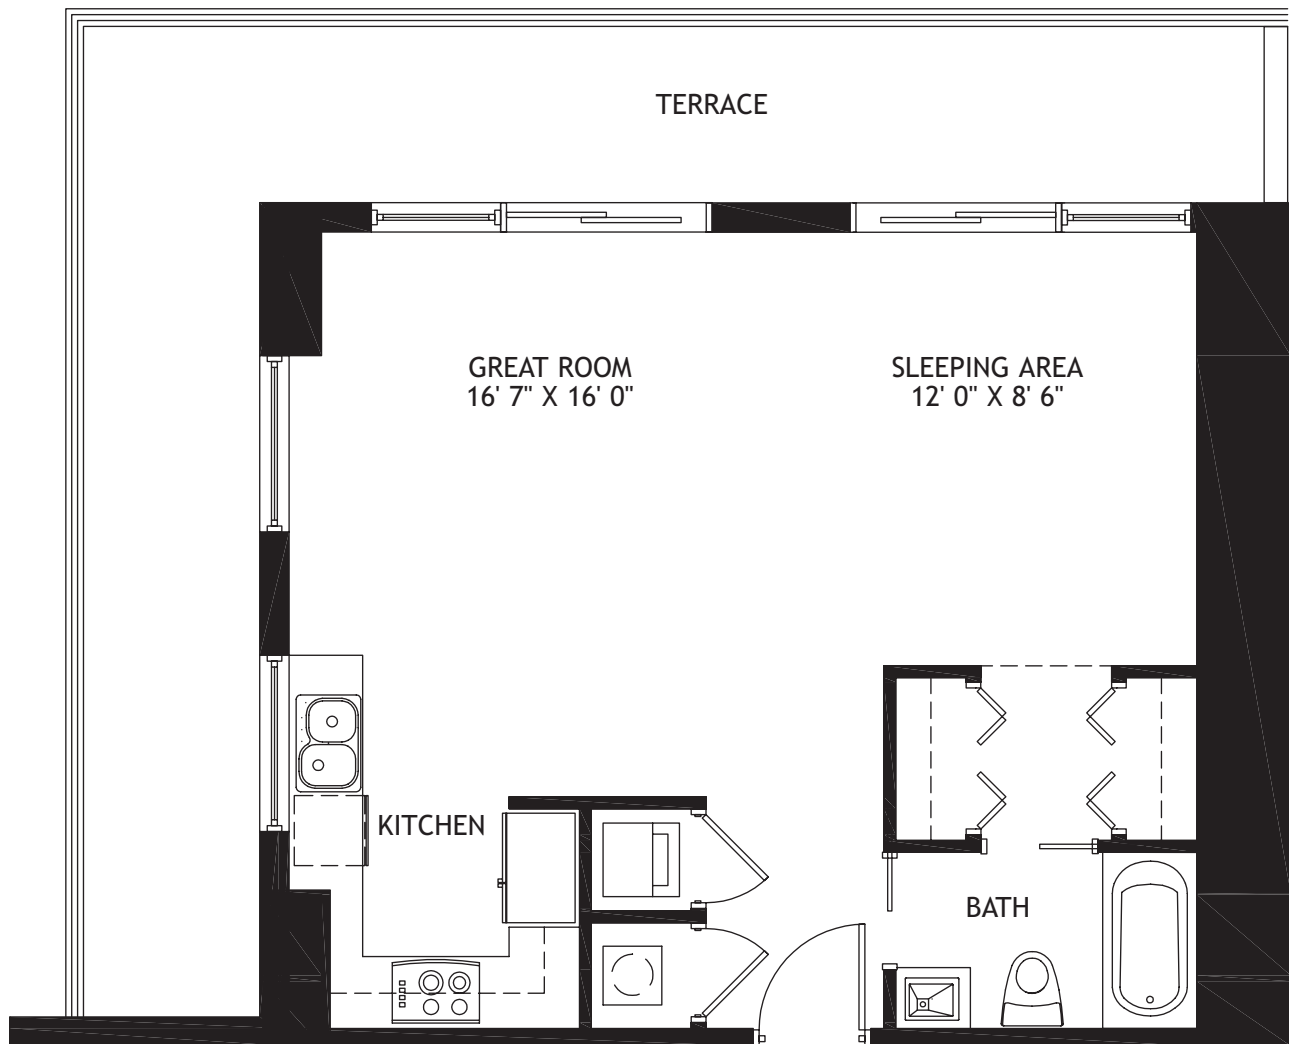

1 BEDROOM, 1 BATH

TOTAL AC 666 sf

TOTAL 986 sf

FLOOR PLANS ARE SUBJECT TO CHANGE WITHOUT NOTICE AND ARE FOR PRESENTATION PURPOSES ONLY AS THEY ARE NOT TO SCALE. ALL DIMENSIONS AND SQUARE FOOTAGES ARE APPROXIMATE AND MAY VARY DUE TO UNIQUENESS OF THE BUILDING DESIGN AND CONFIGURATION AND NO REPRESENTATION IS MADE AS TO THE ACCURACY OF SUCH FIGURES.