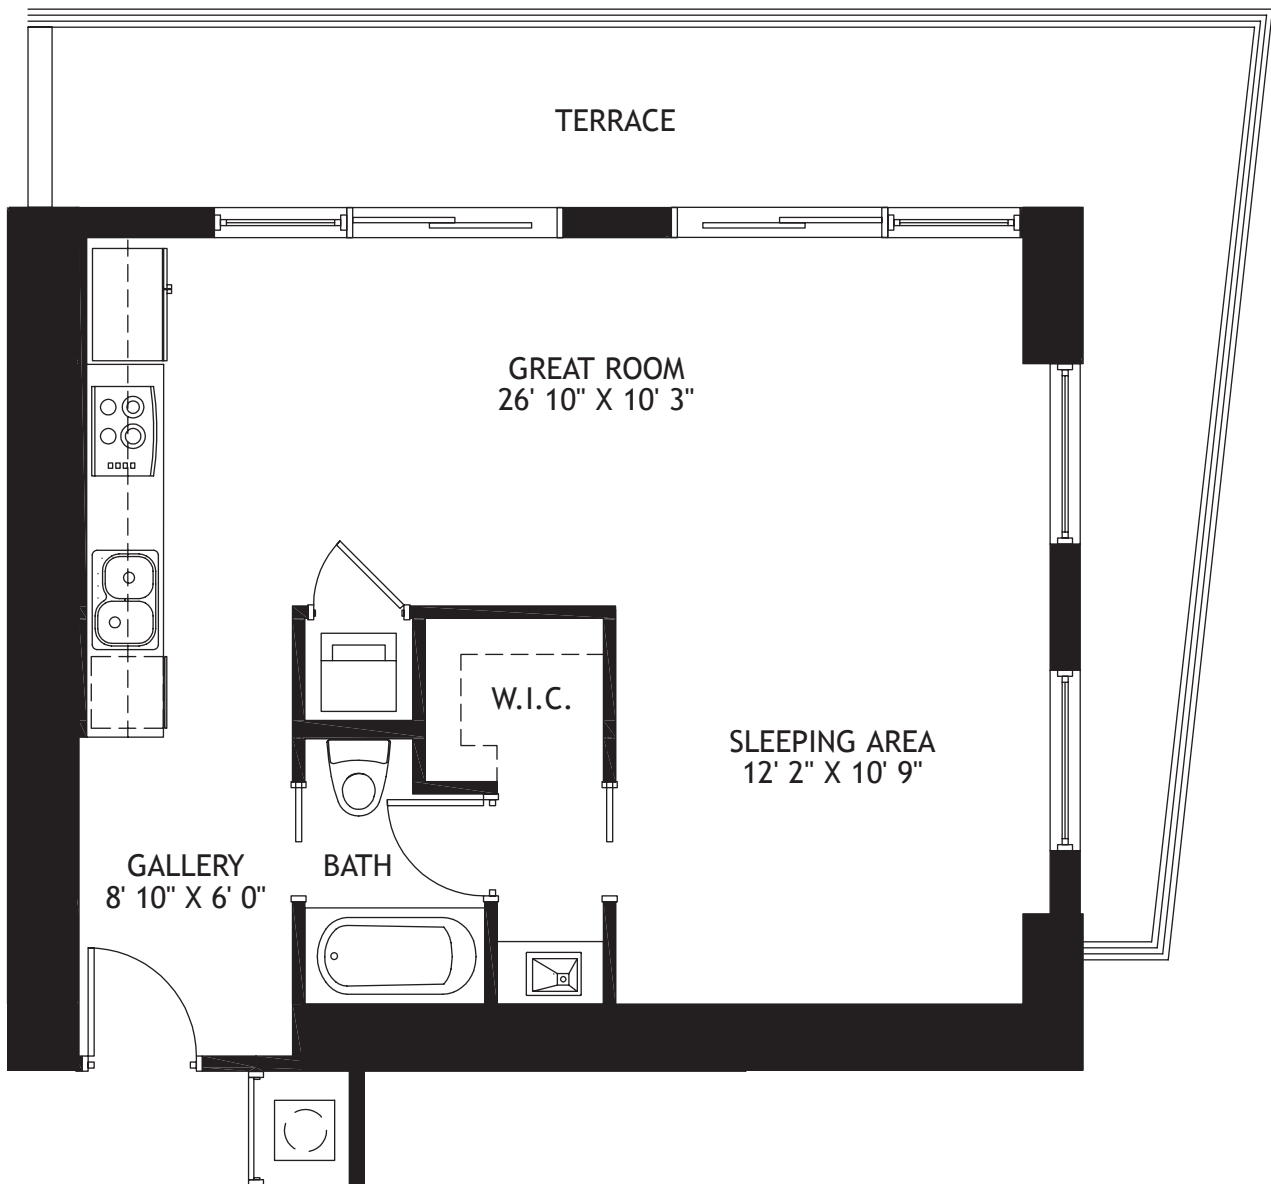

## FLAT N

1 BEDROOM, 1 BATH

TOTAL AC 702 sf

TOTAL 963 sf

FLOOR PLANS ARE SUBJECT TO CHANGE WITHOUT NOTICE AND ARE FOR PRESENTATION PURPOSES ONLY AS THEY ARE NOT TO SCALE. ALL DIMENSIONS AND SQUARE FOOTAGES ARE APPROXIMATE AND MAY VARY DUE TO UNIQUENESS OF THE BUILDING DESIGN AND CONFIGURATION AND NO REPRESENTATION IS MADE AS TO THE ACCURACY OF SUCH FIGURES.