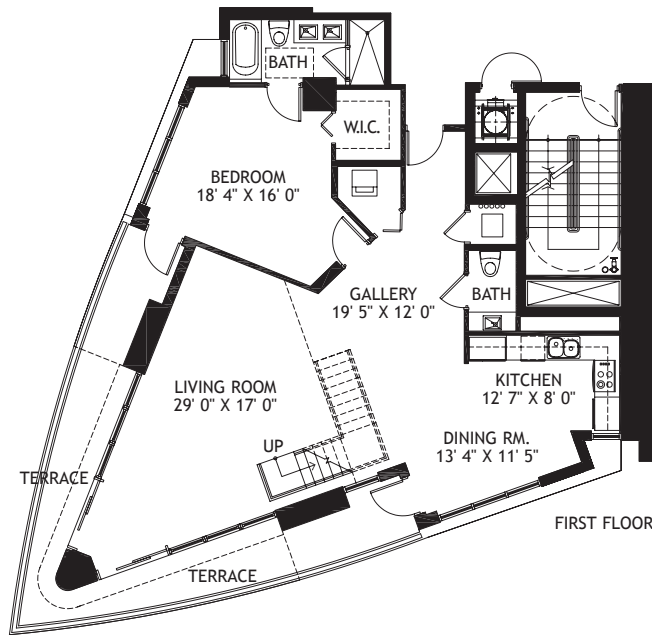

## SPLIT A

3 BEDROOMS, 3.5 BATHS

TOTAL AC 2,734 sf

TOTAL 3,155 sf

FLOOR PLANS ARE SUBJECT TO CHANGE WITHOUT NOTICE AND ARE FOR PRESENTATION PURPOSES ONLY AS THEY ARE NOT TO SCALE. ALL DIMENSIONS AND SQUARE FOOTAGES ARE APPROXIMATE AND MAY VARY DUE TO UNIQUENESS OF THE BUILDING DESIGN AND CONFIGURATION AND NO REPRESENTATION IS MADE AS TO THE ACCURACY OF SUCH FIGURES.