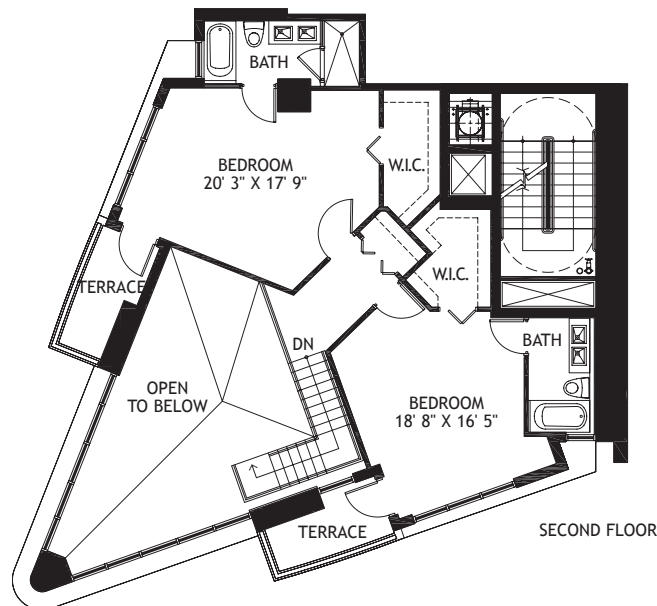

## SPLIT A

3 BEDROOMS, 3.5 BATHS

TOTAL AC 2,734 sf

TOTAL 3,155 sf

FLOOR PLANS ARE SUBJECT TO CHANGE WITHOUT NOTICE AND ARE FOR PRESENTATION PURPOSES ONLY AS THEY ARE NOT TO SCALE. ALL DIMENSIONS AND SQUARE FOOTAGES ARE APPROXIMATE AND MAY VARY DUE TO UNIQUENESS OF THE BUILDING DESIGN AND CONFIGURATION AND NO REPRESENTATION IS MADE AS TO THE ACCURACY OF SUCH FIGURES.