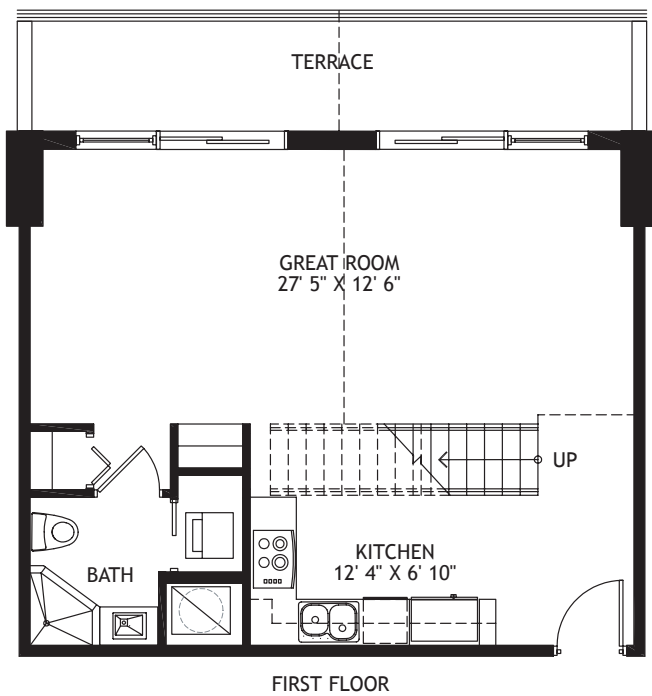

infinityatbrickell.com

60 SW 13 Street, Suite 1724

Miami FL 33140

Tel 305.400.6144

Toll Free 855.341.1300

ST COLLECTION*

SPLIT E

2 BEDROOMS, 3 BATHS

TOTAL AC 1,417 sf

TOTAL 1,659 sf

FLOOR PLANS ARE SUBJECT TO CHANGE WITHOUT NOTICE AND ARE FOR PRESENTATION PURPOSES ONLY AS THEY ARE NOT TO SCALE. ALL DIMENSIONS AND SQUARE FOOTAGES ARE APPROXIMATE AND MAY VARY DUE TO UNIQUENESS OF THE BUILDING DESIGN AND CONFIGURATION AND NO REPRESENTATION IS MADE AS TO THE ACCURACY OF SUCH FIGURES.