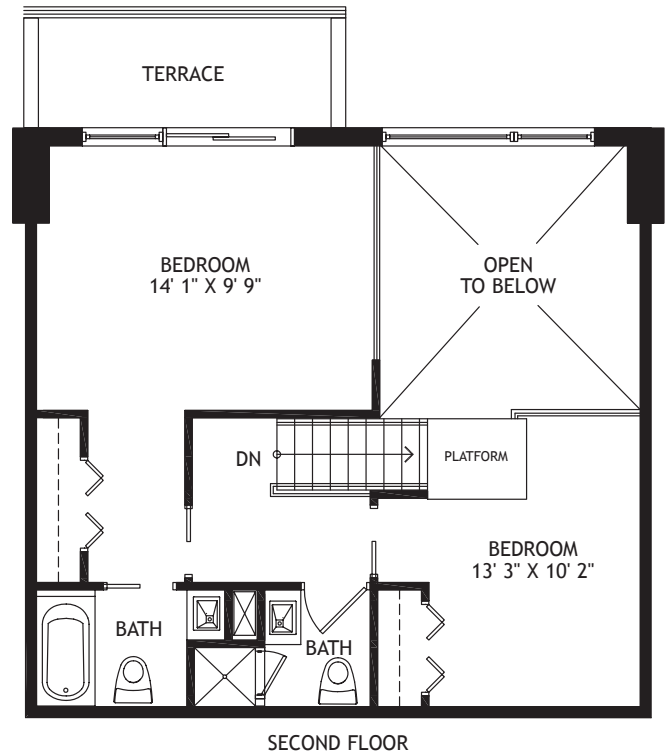

infinityatbrickell.com

60 SW 13 Street, Suite 1724

Miami FL 33140

Tel 305.400.6144

Toll Free 855.341.1300

ST COLLECTION*

SPLIT E

2 BEDROOMS, 3 BATHS

TOTAL AC 1,417 sf

TOTAL 1,659 sf

FLOOR PLANS ARE SUBJECT TO CHANGE WITHOUT NOTICE AND ARE FOR PRESENTATION PURPOSES ONLY AS THEY ARE NOT TO SCALE. ALL DIMENSIONS AND SQUARE FOOTAGES ARE APPROXIMATE AND MAY VARY DUE TO UNIQUENESS OF THE BUILDING DESIGN AND CONFIGURATION AND NO REPRESENTATION IS MADE AS TO THE ACCURACY OF SUCH FIGURES.