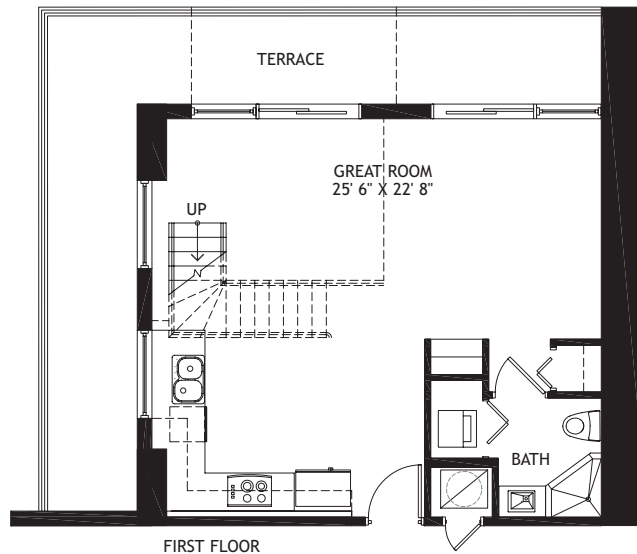

infinityatbrickell.com

60 SW 13 Street, Suite 1724

Miami FL 33140

Tel 305.400.6144

Toll Free 855.341.1300

ST COLLECTION*

SPLIT C

2 BEDROOM, 3 BATH

TOTAL AC 1,460 sf

TOTAL 2,020 sf

FLOOR PLANS ARE SUBJECT TO CHANGE WITHOUT NOTICE AND ARE FOR PRESENTATION PURPOSES ONLY AS THEY ARE NOT TO SCALE. ALL DIMENSIONS AND SQUARE FOOTAGES ARE APPROXIMATE AND MAY VARY DUE TO UNIQUENESS OF THE BUILDING DESIGN AND CONFIGURATION AND NO REPRESENTATION IS MADE AS TO THE ACCURACY OF SUCH FIGURES.