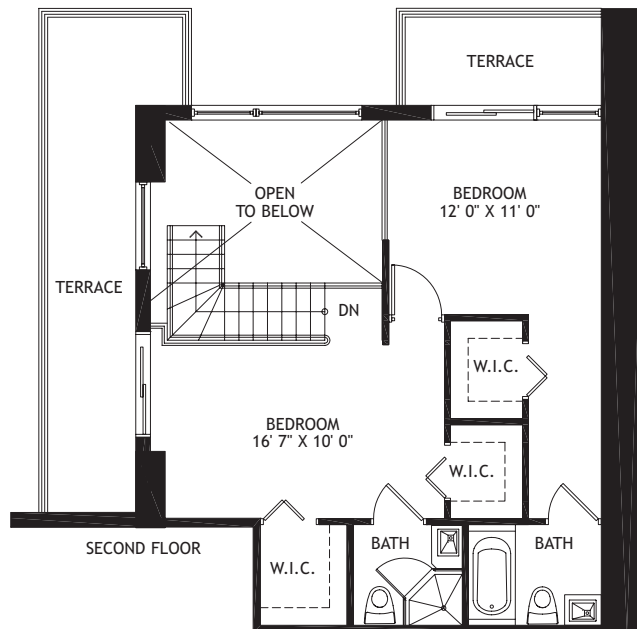

infinityatbrickell.com

60 SW 13 Street, Suite 1724

Miami FL 33140

Tel 305.400.6144

Toll Free 855.341.1300

ST COLLECTION*

SPLIT C

2 BEDROOM, 3 BATH

TOTAL AC 1,460 sf

TOTAL 2,020 sf

FLOOR PLANS ARE SUBJECT TO CHANGE WITHOUT NOTICE AND ARE FOR PRESENTATION PURPOSES ONLY AS THEY ARE NOT TO SCALE. ALL DIMENSIONS AND SQUARE FOOTAGES ARE APPROXIMATE AND MAY VARY DUE TO UNIQUENESS OF THE BUILDING DESIGN AND CONFIGURATION AND NO REPRESENTATION IS MADE AS TO THE ACCURACY OF SUCH FIGURES.