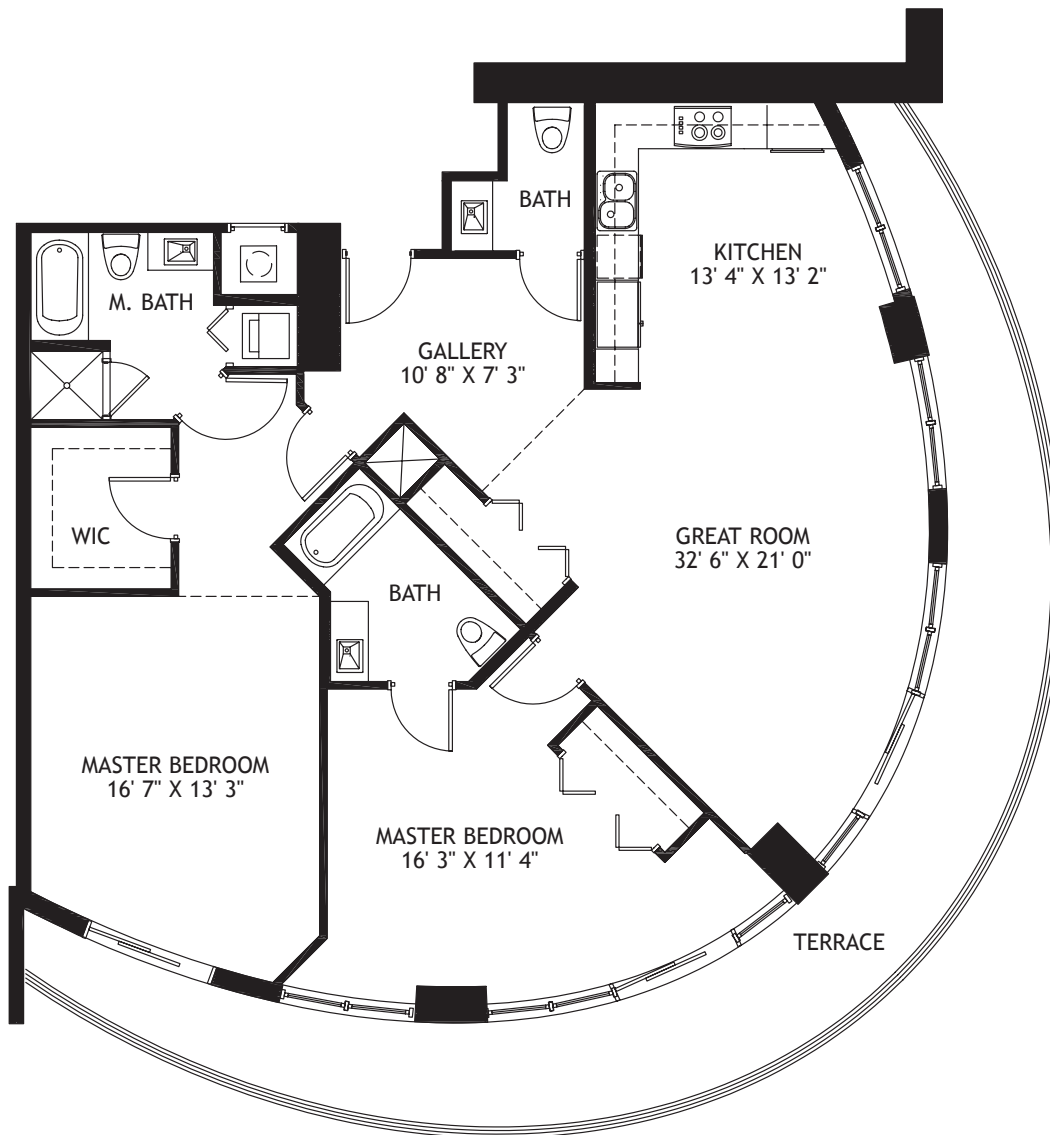

infinityatbrickell.com

60 SW 13 Street, Suite 1724

Miami FL 33140

Tel 305.400.6144

Toll Free 855.341.1300

ST COLLECTION*

FLAT R

2 BEDROOMS, 2.5 BATHS

TOTAL AC 1,535 sf

TOTAL 1,942 sf

FLOOR PLANS ARE SUBJECT TO CHANGE WITHOUT NOTICE AND ARE FOR PRESENTATION PURPOSES ONLY AS THEY ARE NOT TO SCALE. ALL DIMENSIONS AND SQUARE FOOTAGES ARE APPROXIMATE AND MAY VARY DUE TO UNIQUENESS OF THE BUILDING DESIGN AND CONFIGURATION AND NO REPRESENTATION IS MADE AS TO THE ACCURACY OF SUCH FIGURES.