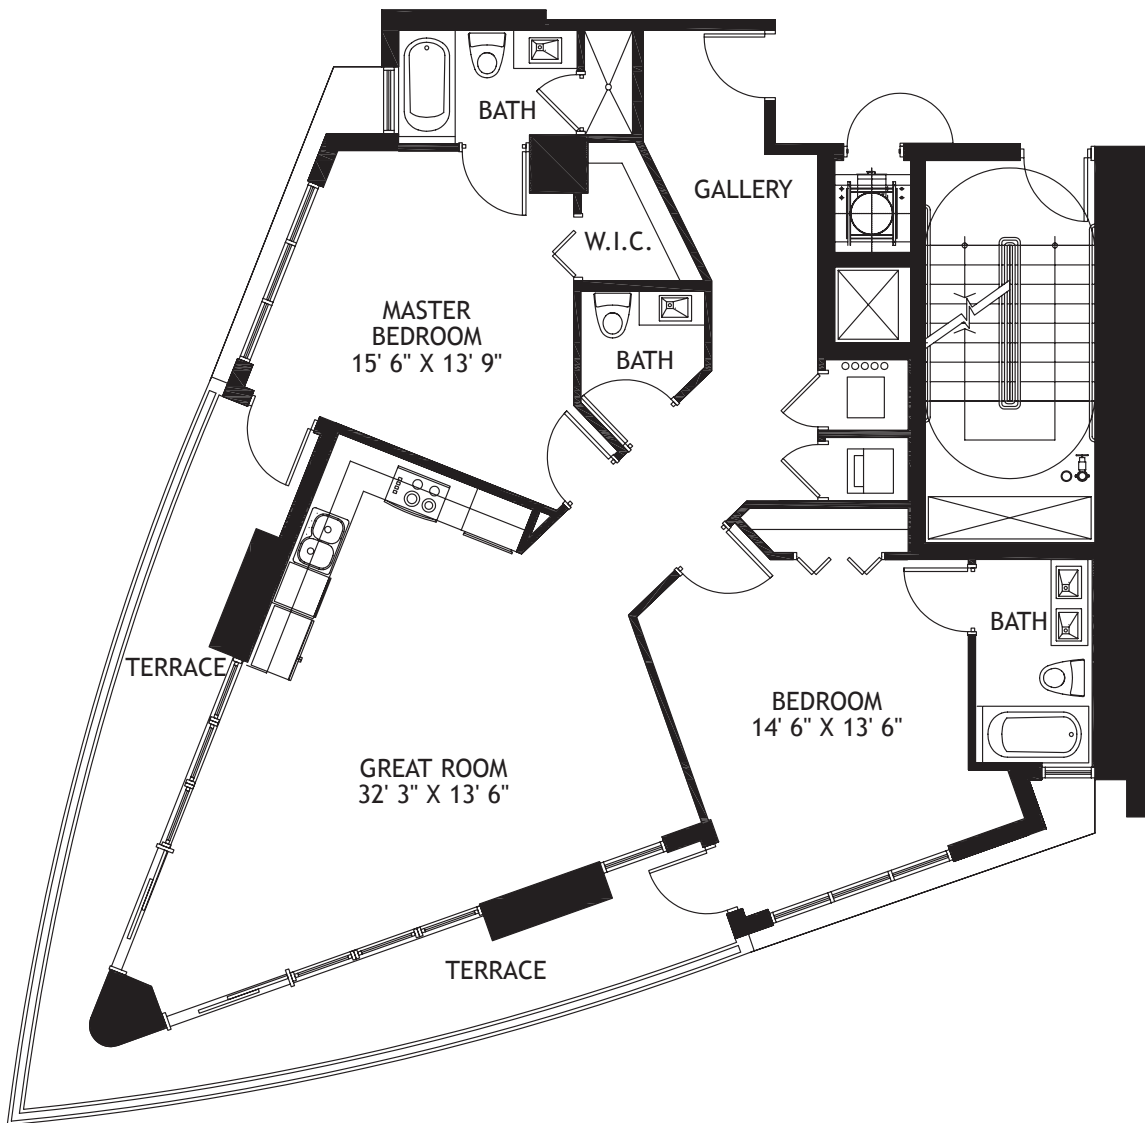

infinityatbrickell.com

60 SW 13 Street, Suite 1724

Miami FL 33140

Tel 305.400.6144

Toll Free 855.341.1300

ST COLLECTION*

FLAT Q

2 BEDROOMS, 2.5 BATHS

TOTAL AC 1,403 sf

TOTAL 1,711 sf

FLOOR PLANS ARE SUBJECT TO CHANGE WITHOUT NOTICE AND ARE FOR PRESENTATION PURPOSES ONLY AS THEY ARE NOT TO SCALE. ALL DIMENSIONS AND SQUARE FOOTAGES ARE APPROXIMATE AND MAY VARY DUE TO UNIQUENESS OF THE BUILDING DESIGN AND CONFIGURATION AND NO REPRESENTATION IS MADE AS TO THE ACCURACY OF SUCH FIGURES.