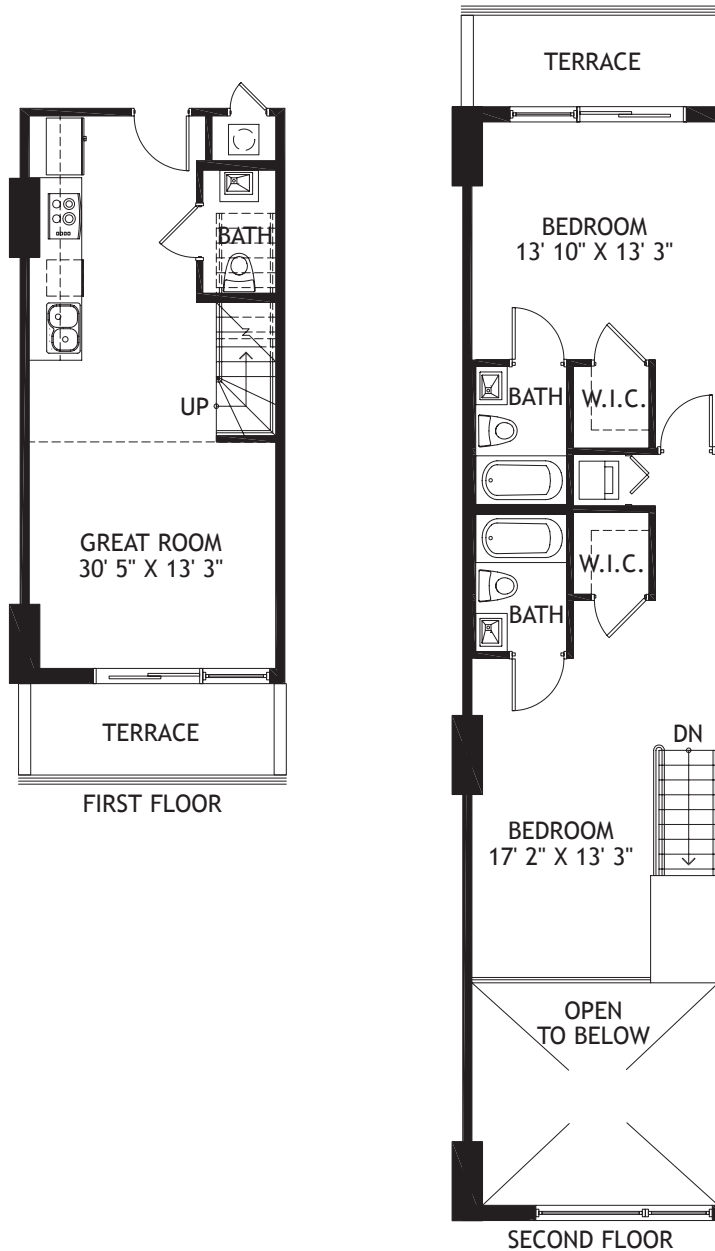

infinityatbrickell.com

60 SW 13 Street, Suite 1724

Miami FL 33140

Tel 305.400.6144

Toll Free 855.341.1300

ST COLLECTION*

SPLIT J

2 BEDROOM, 2.5 BATHS

TOTAL AC 1,298 sf

TOTAL 1,452 sf

FLOOR PLANS ARE SUBJECT TO CHANGE WITHOUT NOTICE AND ARE FOR PRESENTATION PURPOSES ONLY AS THEY ARE NOT TO SCALE. ALL DIMENSIONS AND SQUARE FOOTAGES ARE APPROXIMATE AND MAY VARY DUE TO UNIQUENESS OF THE BUILDING DESIGN AND CONFIGURATION AND NO REPRESENTATION IS MADE AS TO THE ACCURACY OF SUCH FIGURES.