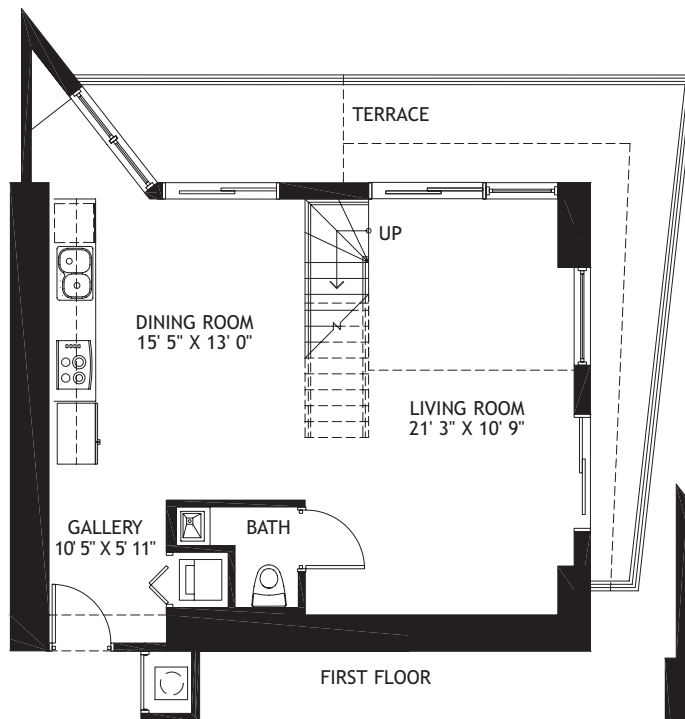

2 BEDROOM, 2.5 BATH

TOTAL AC 1,437 sf

TOTAL 1,732 sf

FLOOR PLANS ARE SUBJECT TO CHANGE WITHOUT NOTICE AND ARE FOR PRESENTATION PURPOSES ONLY AS THEY ARE NOT TO SCALE. ALL DIMENSIONS AND SQUARE FOOTAGES ARE APPROXIMATE AND MAY VARY DUE TO UNIQUENESS OF THE BUILDING DESIGN AND CONFIGURATION AND NO REPRESENTATION IS MADE AS TO THE ACCURACY OF SUCH FIGURES.