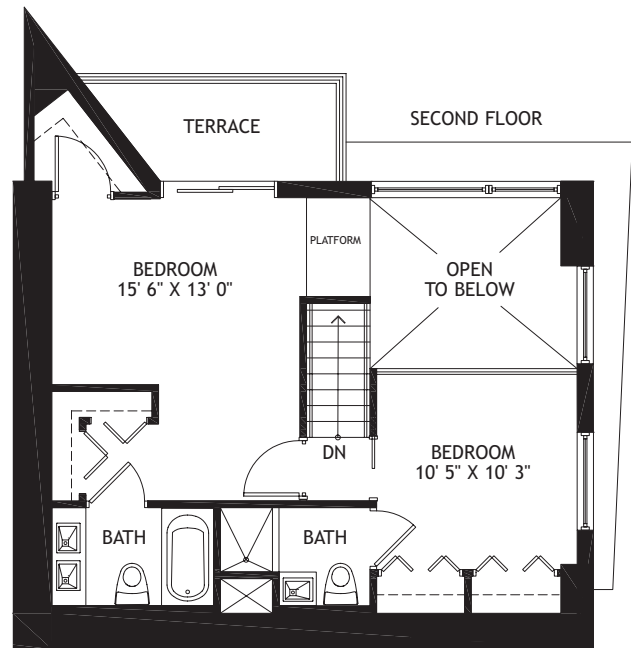

infinityatbrickell.com

60 SW 13 Street, Suite 1724

Miami FL 33140

Tel 305.400.6144

Toll Free 855.341.1300

INFINITY
AT BRICKELL

ST COLLECTION*

SPLIT H

2 BEDROOM, 2.5 BATH

TOTAL AC 1,437 sf

TOTAL 1,732 sf

FLOOR PLANS ARE SUBJECT TO CHANGE WITHOUT NOTICE AND ARE FOR PRESENTATION PURPOSES ONLY AS THEY ARE NOT TO SCALE. ALL DIMENSIONS AND SQUARE FOOTAGES ARE APPROXIMATE AND MAY VARY DUE TO UNIQUENESS OF THE BUILDING DESIGN AND CONFIGURATION AND NO REPRESENTATION IS MADE AS TO THE ACCURACY OF SUCH FIGURES.