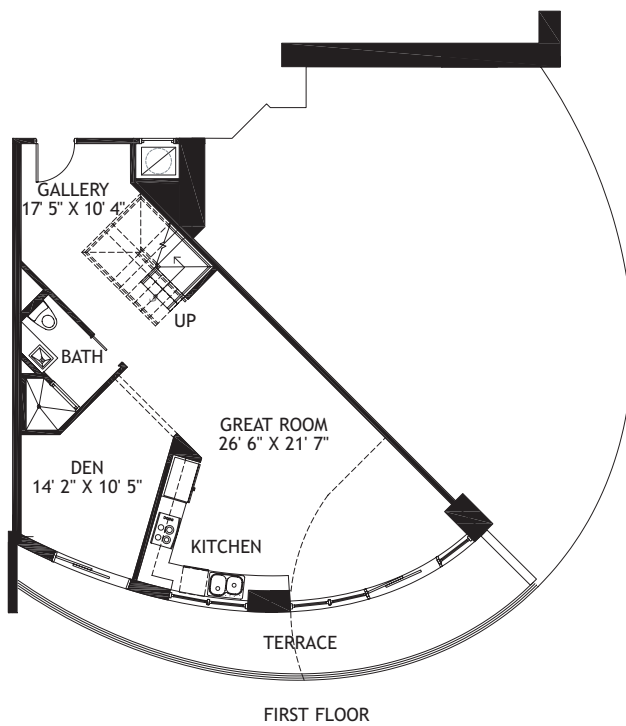

infinityatbrickell.com

60 SW 13 Street, Suite 1724

Miami FL 33140

Tel 305.400.6144

Toll Free 855.341.1300

INFINITY
AT BRICKELL

ST COLLECTION*

SPLIT B

2 BEDROOM, 2.5 BATH

TOTAL AC 1,666 sf

TOTAL 1,960 sf

FLOOR PLANS ARE SUBJECT TO CHANGE WITHOUT NOTICE AND ARE FOR PRESENTATION PURPOSES ONLY AS THEY ARE NOT TO SCALE. ALL DIMENSIONS AND SQUARE FOOTAGES ARE APPROXIMATE AND MAY VARY DUE TO UNIQUENESS OF THE BUILDING DESIGN AND CONFIGURATION AND NO REPRESENTATION IS MADE AS TO THE ACCURACY OF SUCH FIGURES.