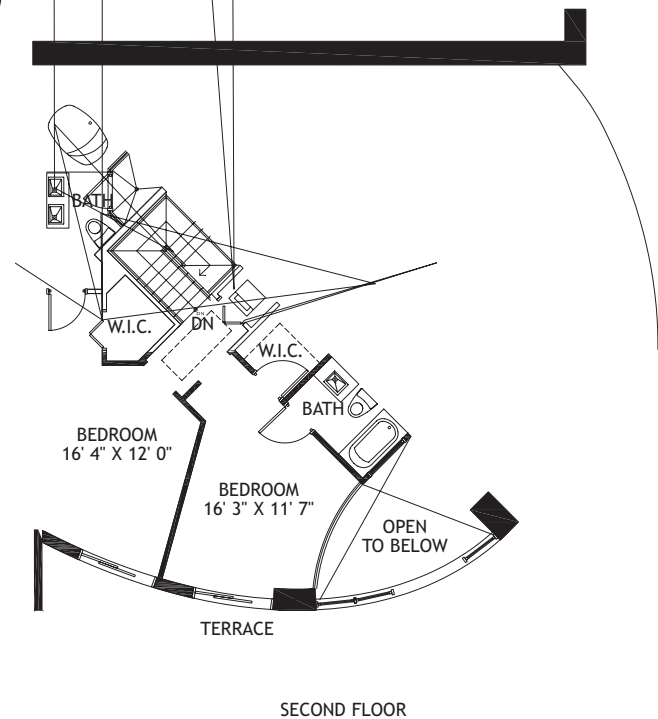

infinityatbrickell.com

60 SW 13 Street, Suite 1724

Miami FL 33140

Tel 305.400.6144

Toll Free 855.341.1300

INFINITY
AT BRICKELL

ST COLLECTION*

SPLIT B

2 BEDROOM, 2.5 BATH

TOTAL AC 1,666 sf

TOTAL 1,960 sf

FLOOR PLANS ARE SUBJECT TO CHANGE WITHOUT NOTICE AND ARE FOR PRESENTATION PURPOSES ONLY AS THEY ARE NOT TO SCALE. ALL DIMENSIONS AND SQUARE FOOTAGES ARE APPROXIMATE AND MAY VARY DUE TO UNIQUENESS OF THE BUILDING DESIGN AND CONFIGURATION AND NO REPRESENTATION IS MADE AS TO THE ACCURACY OF SUCH FIGURES.