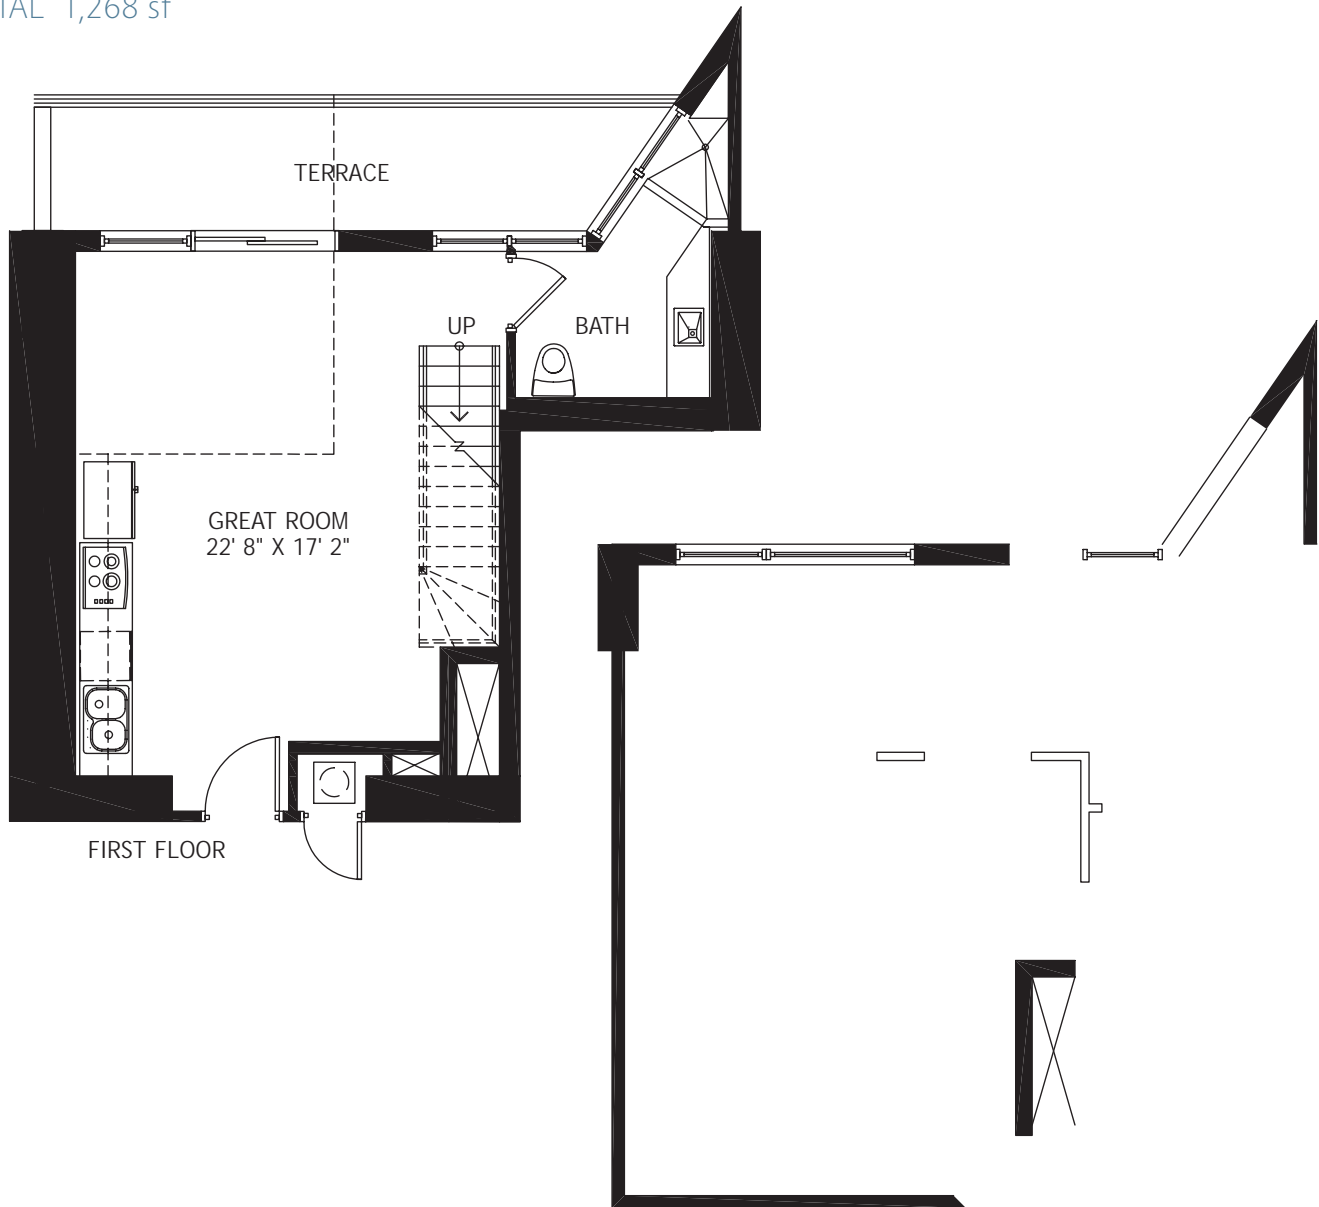

infinityatbrickell.com

60 SW 13 Street, Suite 1724

Miami FL 33140

Tel 305.400.6144

Toll Free 855.341.1300

ST COLLECTION*

SPLIT M

1 BEDROOM, 2 BATH

TOTAL AC 1,076 sf

TOTAL 1,268 sf

FLOOR PLANS ARE SUBJECT TO CHANGE WITHOUT NOTICE AND ARE FOR PRESENTATION PURPOSES ONLY AS THEY ARE NOT TO SCALE. ALL DIMENSIONS AND SQUARE FOOTAGES ARE APPROXIMATE AND MAY VARY DUE TO UNIQUENESS OF THE BUILDING DESIGN AND CONFIGURATION AND NO REPRESENTATION IS MADE AS TO THE ACCURACY OF SUCH FIGURES.