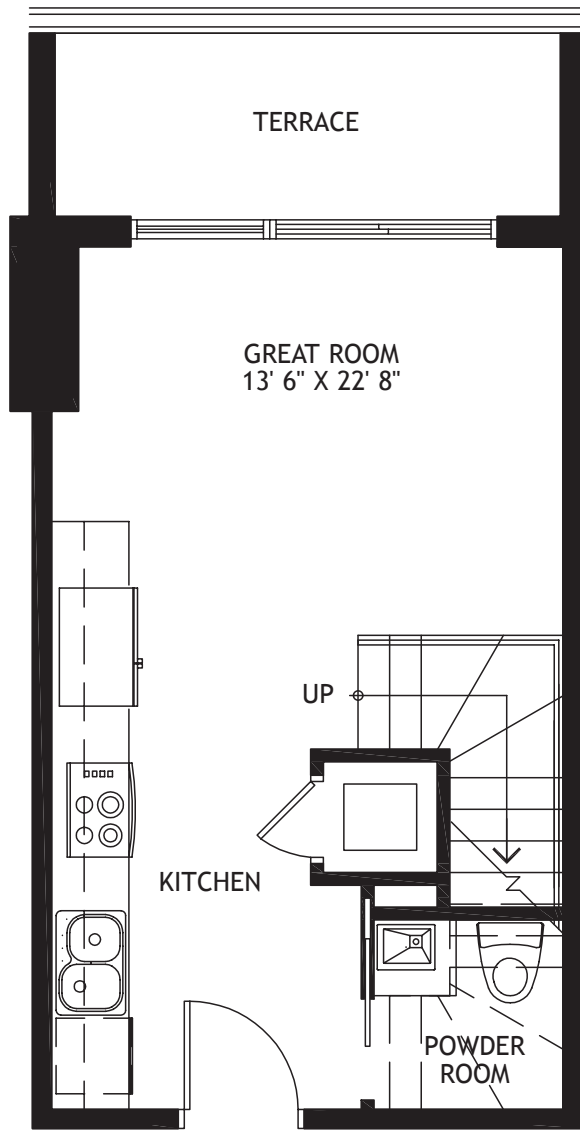

## SPLIT T

1 BEDROOM, 1.5 BATHS

TOTAL AC 674 sf

TOTAL 828 sf

FIRST FLOOR

SECOND FLOOR

FLOOR PLANS ARE SUBJECT TO CHANGE WITHOUT NOTICE AND ARE FOR PRESENTATION PURPOSES ONLY AS THEY ARE NOT TO SCALE. ALL DIMENSIONS AND SQUARE FOOTAGES ARE APPROXIMATE AND MAY VARY DUE TO UNIQUENESS OF THE BUILDING DESIGN AND CONFIGURATION AND NO REPRESENTATION IS MADE AS TO THE ACCURACY OF SUCH FIGURES.