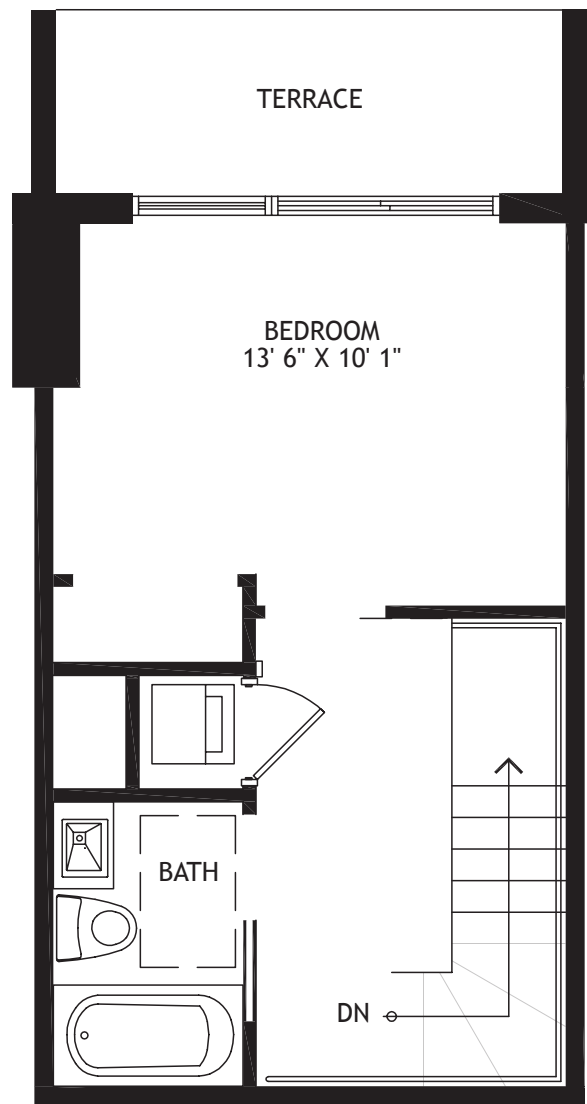

## SPLIT T

1 BEDROOM, 1.5 BATHS

TOTAL AC 674 sf

TOTAL 828 sf

FIRST FLOOR

SECOND FLOOR

FLOOR PLANS ARE SUBJECT TO CHANGE WITHOUT NOTICE AND ARE FOR PRESENTATION PURPOSES ONLY AS THEY ARE NOT TO SCALE. ALL DIMENSIONS AND SQUARE FOOTAGES ARE APPROXIMATE AND MAY VARY DUE TO UNIQUENESS OF THE BUILDING DESIGN AND CONFIGURATION AND NO REPRESENTATION IS MADE AS TO THE ACCURACY OF SUCH FIGURES.