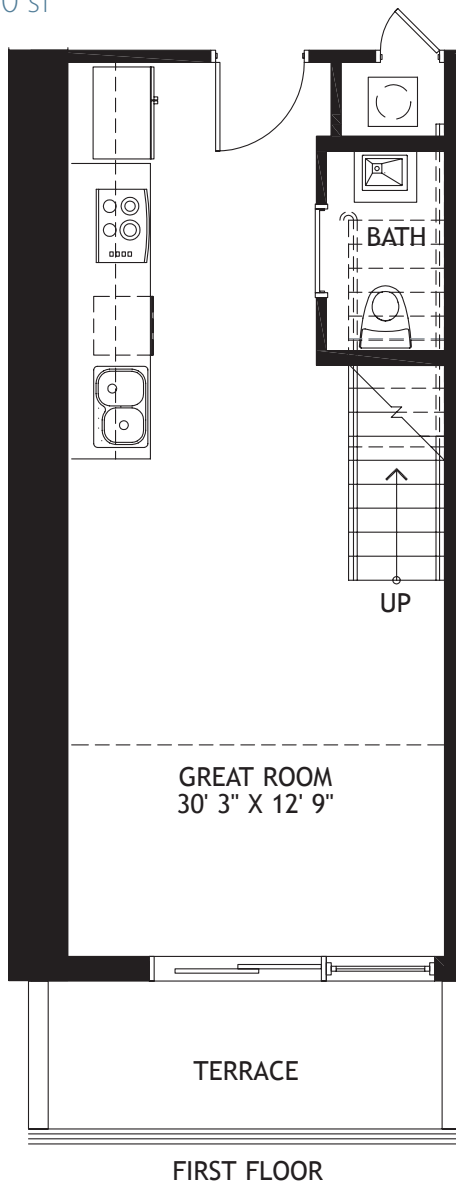

## SPLIT K

1 BEDROOM, 1.5 BATHS

TOTAL AC 993 sf

TOTAL 1,070 sf

FLOOR PLANS ARE SUBJECT TO CHANGE WITHOUT NOTICE AND ARE FOR PRESENTATION PURPOSES ONLY AS THEY ARE NOT TO SCALE. ALL DIMENSIONS AND SQUARE FOOTAGES ARE APPROXIMATE AND MAY VARY DUE TO UNIQUENESS OF THE BUILDING DESIGN AND CONFIGURATION AND NO REPRESENTATION IS MADE AS TO THE ACCURACY OF SUCH FIGURES.