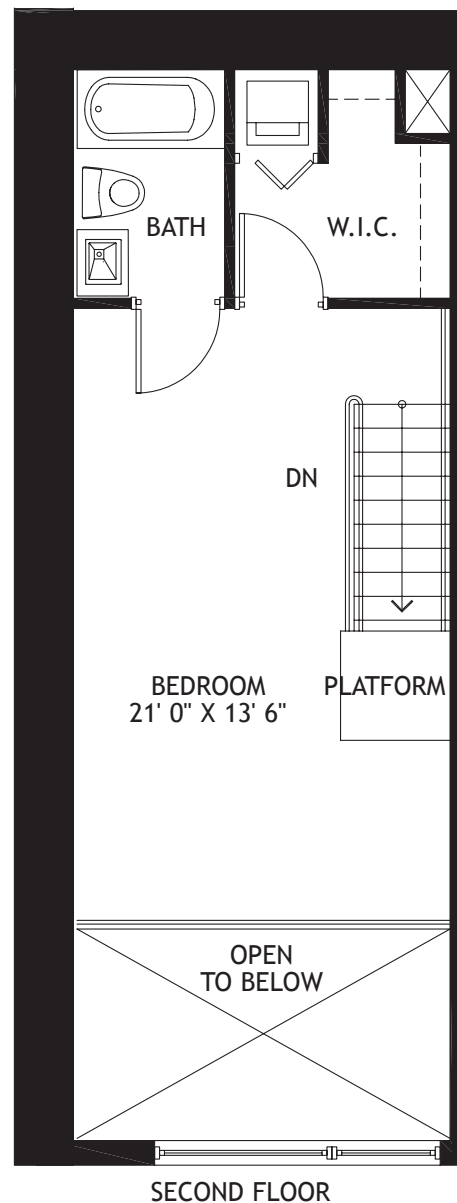

## SPLIT K

1 BEDROOM, 1.5 BATHS

TOTAL AC 993 sf

TOTAL 1,070 sf

FLOOR PLANS ARE SUBJECT TO CHANGE WITHOUT NOTICE AND ARE FOR PRESENTATION PURPOSES ONLY AS THEY ARE NOT TO SCALE. ALL DIMENSIONS AND SQUARE FOOTAGES ARE APPROXIMATE AND MAY VARY DUE TO UNIQUENESS OF THE BUILDING DESIGN AND CONFIGURATION AND NO REPRESENTATION IS MADE AS TO THE ACCURACY OF SUCH FIGURES.