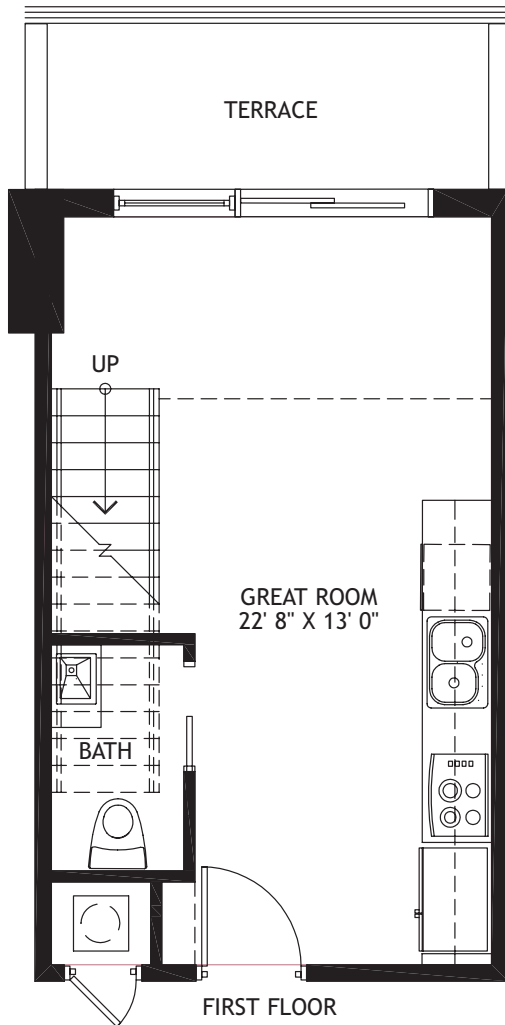

infinityatbrickell.com

60 SW 13 Street, Suite 1724

Miami FL 33140

Tel 305.400.6144

Toll Free 855.341.1300

ST COLLECTION*

SPLIT G

1 BEDROOM, 1.5 BATH

TOTAL AC 750 sf

TOTAL 827 sf

FLOOR PLANS ARE SUBJECT TO CHANGE WITHOUT NOTICE AND ARE FOR PRESENTATION PURPOSES ONLY AS THEY ARE NOT TO SCALE. ALL DIMENSIONS AND SQUARE FOOTAGES ARE APPROXIMATE AND MAY VARY DUE TO UNIQUENESS OF THE BUILDING DESIGN AND CONFIGURATION AND NO REPRESENTATION IS MADE AS TO THE ACCURACY OF SUCH FIGURES.