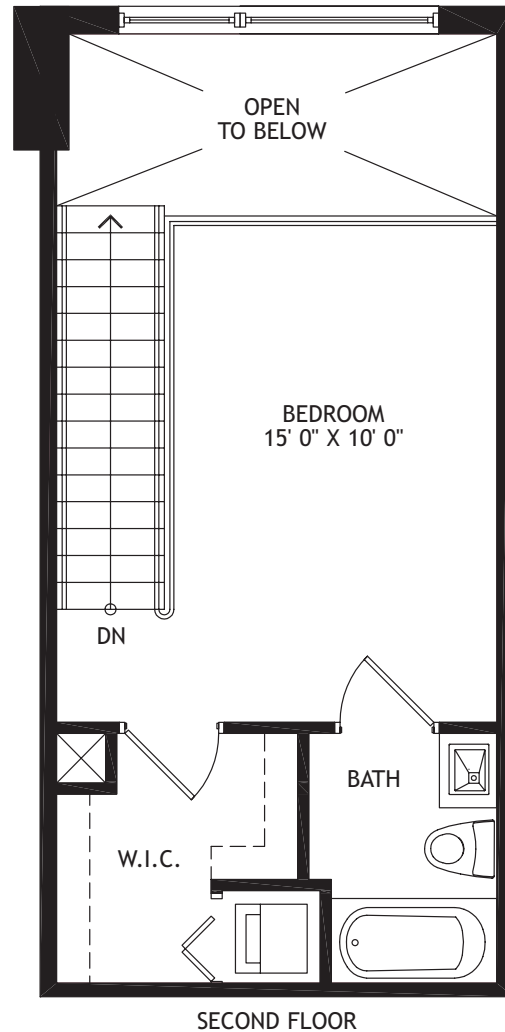

infinityatbrickell.com

60 SW 13 Street, Suite 1724

Miami FL 33140

Tel 305.400.6144

Toll Free 855.341.1300

ST COLLECTION*

SPLIT G

1 BEDROOM, 1.5 BATH

TOTAL AC 750 sf

TOTAL 827 sf

FLOOR PLANS ARE SUBJECT TO CHANGE WITHOUT NOTICE AND ARE FOR PRESENTATION PURPOSES ONLY AS THEY ARE NOT TO SCALE. ALL DIMENSIONS AND SQUARE FOOTAGES ARE APPROXIMATE AND MAY VARY DUE TO UNIQUENESS OF THE BUILDING DESIGN AND CONFIGURATION AND NO REPRESENTATION IS MADE AS TO THE ACCURACY OF SUCH FIGURES.