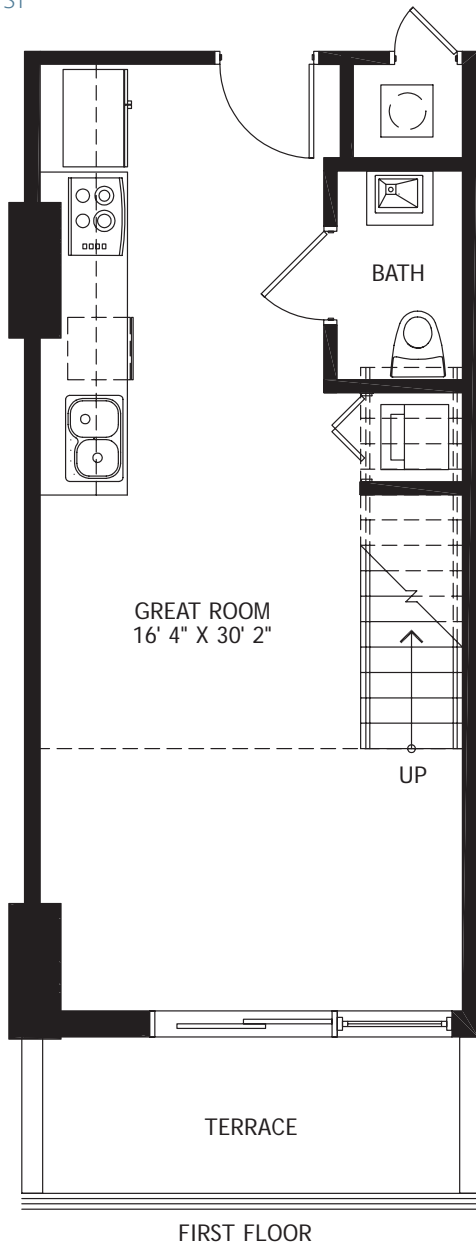

infinityatbrickell.com

60 SW 13 Street, Suite 1724

Miami FL 33140

Tel 305.400.6144

Toll Free 855.341.1300

ST COLLECTION*

SPLIT F

1 BEDROOM, 1.5 BATHS

TOTAL AC 875 sf

TOATL 951 sf

FLOOR PLANS ARE SUBJECT TO CHANGE WITHOUT NOTICE AND ARE FOR PRESENTATION PURPOSES ONLY AS THEY ARE NOT TO SCALE. ALL DIMENSIONS AND SQUARE FOOTAGES ARE APPROXIMATE AND MAY VARY DUE TO UNIQUENESS OF THE BUILDING DESIGN AND CONFIGURATION AND NO REPRESENTATION IS MADE AS TO THE ACCURACY OF SUCH FIGURES.