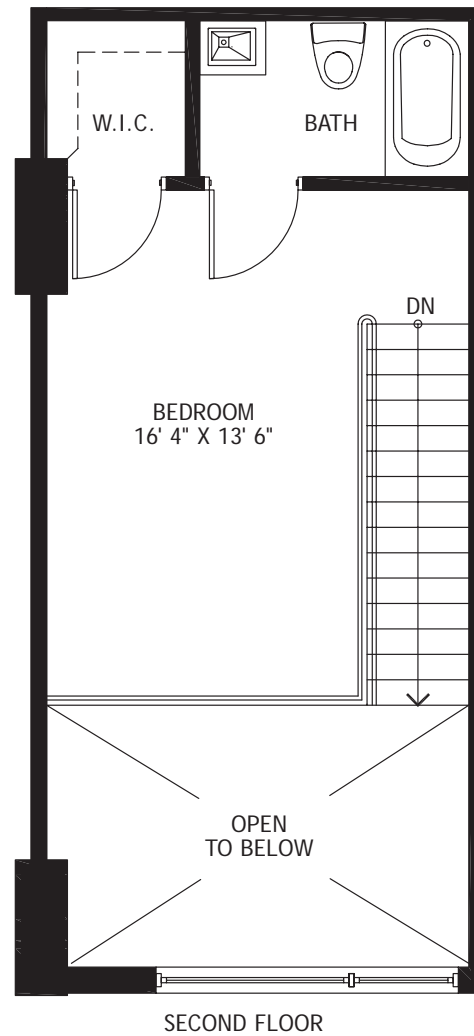

infinityatbrickell.com

60 SW 13 Street, Suite 1724

Miami FL 33140

Tel 305.400.6144

Toll Free 855.341.1300

ST COLLECTION*

SPLIT F

1 BEDROOM, 1.5 BATHS

TOTAL AC 875 sf

TOATL 951 sf

FLOOR PLANS ARE SUBJECT TO CHANGE WITHOUT NOTICE AND ARE FOR PRESENTATION PURPOSES ONLY AS THEY ARE NOT TO SCALE. ALL DIMENSIONS AND SQUARE FOOTAGES ARE APPROXIMATE AND MAY VARY DUE TO UNIQUENESS OF THE BUILDING DESIGN AND CONFIGURATION AND NO REPRESENTATION IS MADE AS TO THE ACCURACY OF SUCH FIGURES.