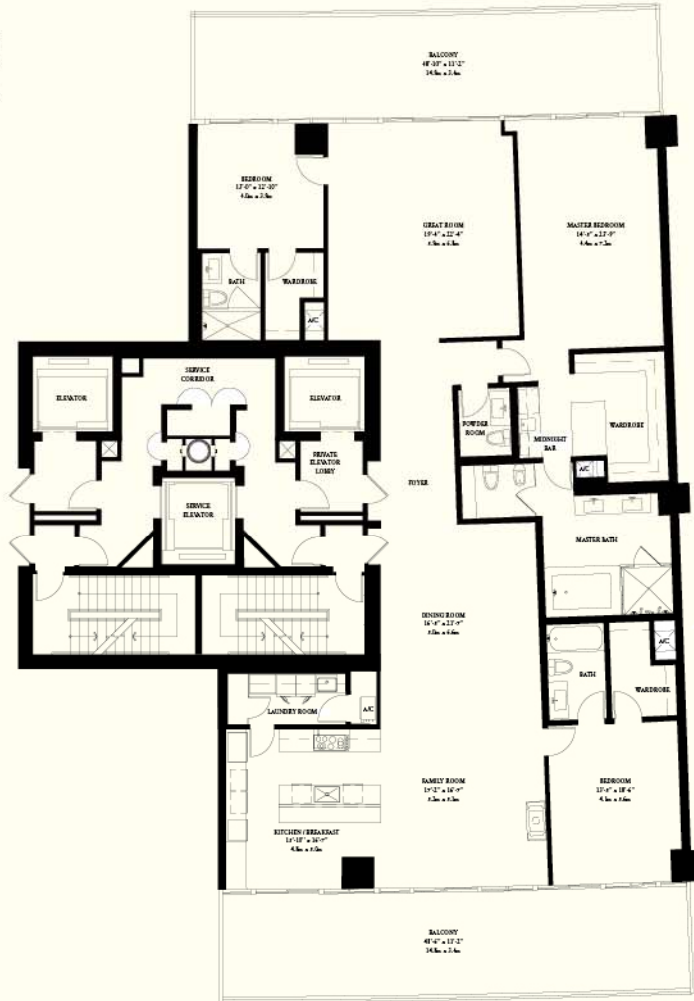

NORTH RESIDENTIAL TOWER RESIDENCE B

3 bedrooms & 3.5 baths

LIVING	3,424 SQ FT	318.1 M <sup>2</sup>
BALCONY	1,071 SQ FT	99.5 M <sup>2</sup>
TOTAL*	4,495 SQ FT	417.6 M <sup>2</sup>

\* Approximate Square Footage. All floor plans and development plans are subject to change. Please refer to the last page of this book for more information.

**ST REGIS**  
BAL HARBOUR  
RESIDENCES