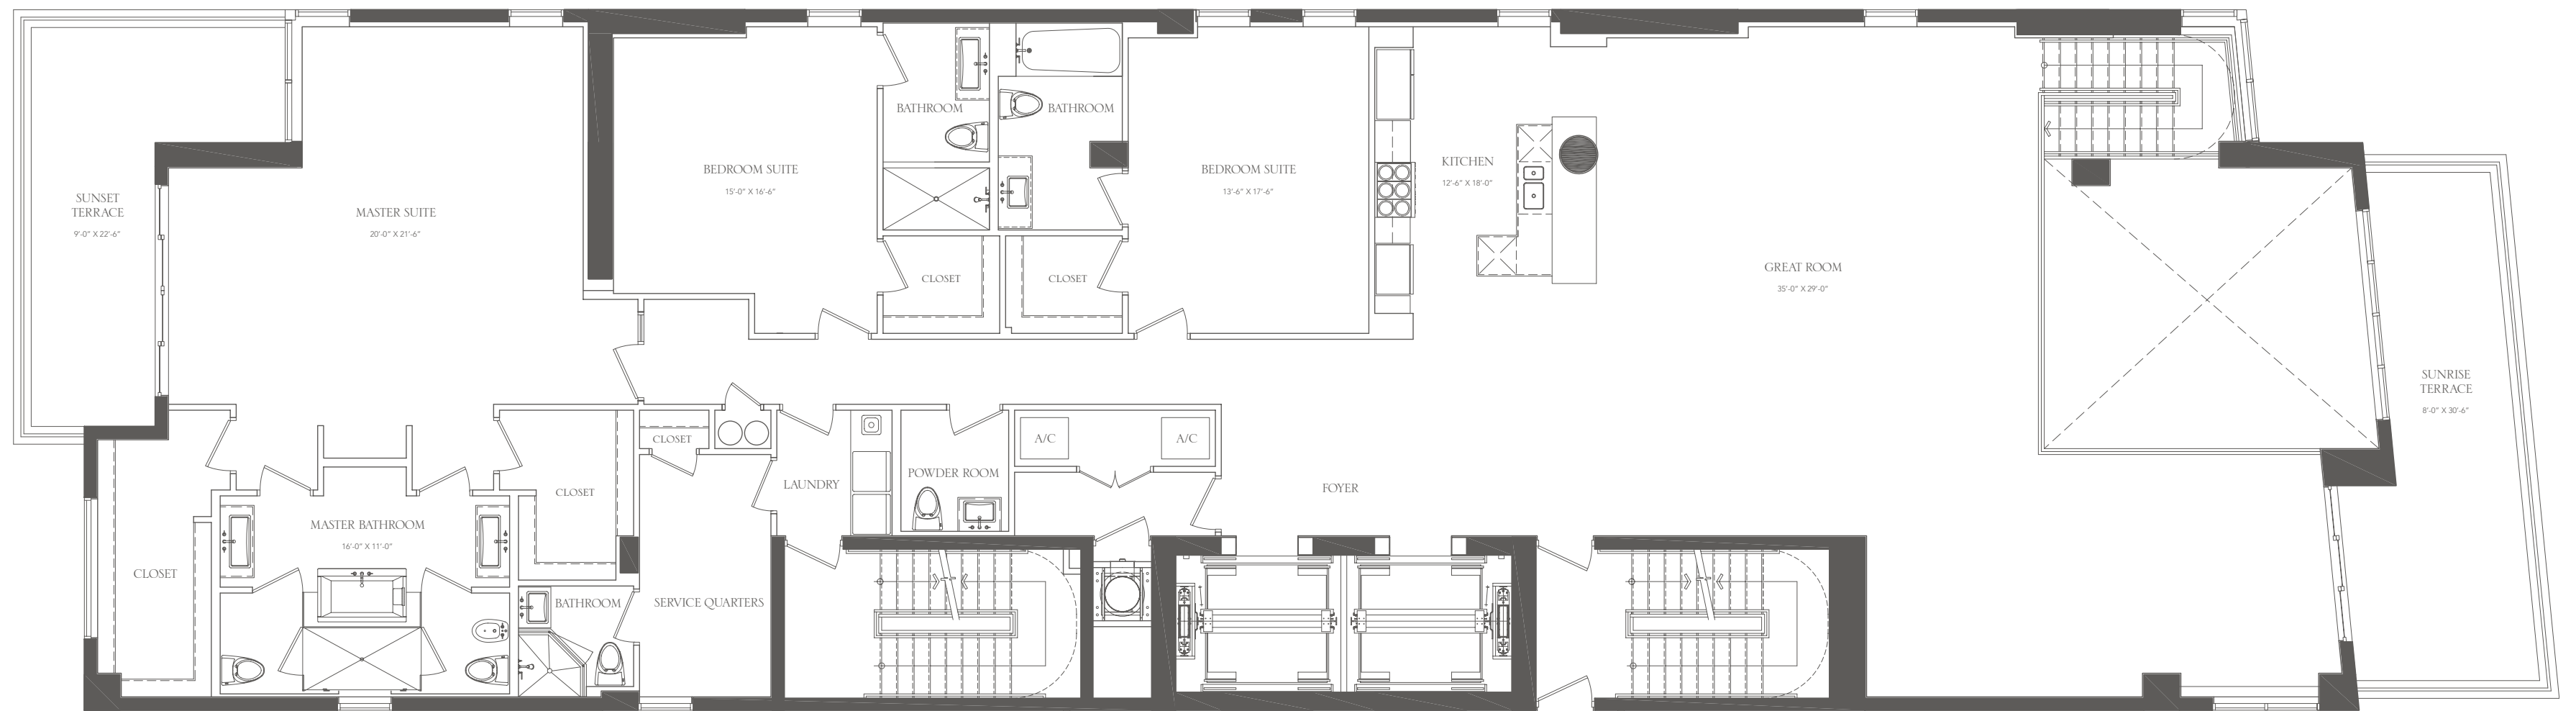

BEACH HOUSE 201

4	BEDROOMS	6 1/2	BATHROOMS PLUS MEDIA ROOM
INTERIOR		6,009 SF / 558 M ²	
BALCONIES		1,188 SF / 110 M ²	
TOTAL		7,197 SF / 668 M ²	

UPPER PLAN

LOWER PLAN

KEY PLAN - UNIT LOCATIONS

ATLANTIC OCEAN

ATLANTIC OCEAN