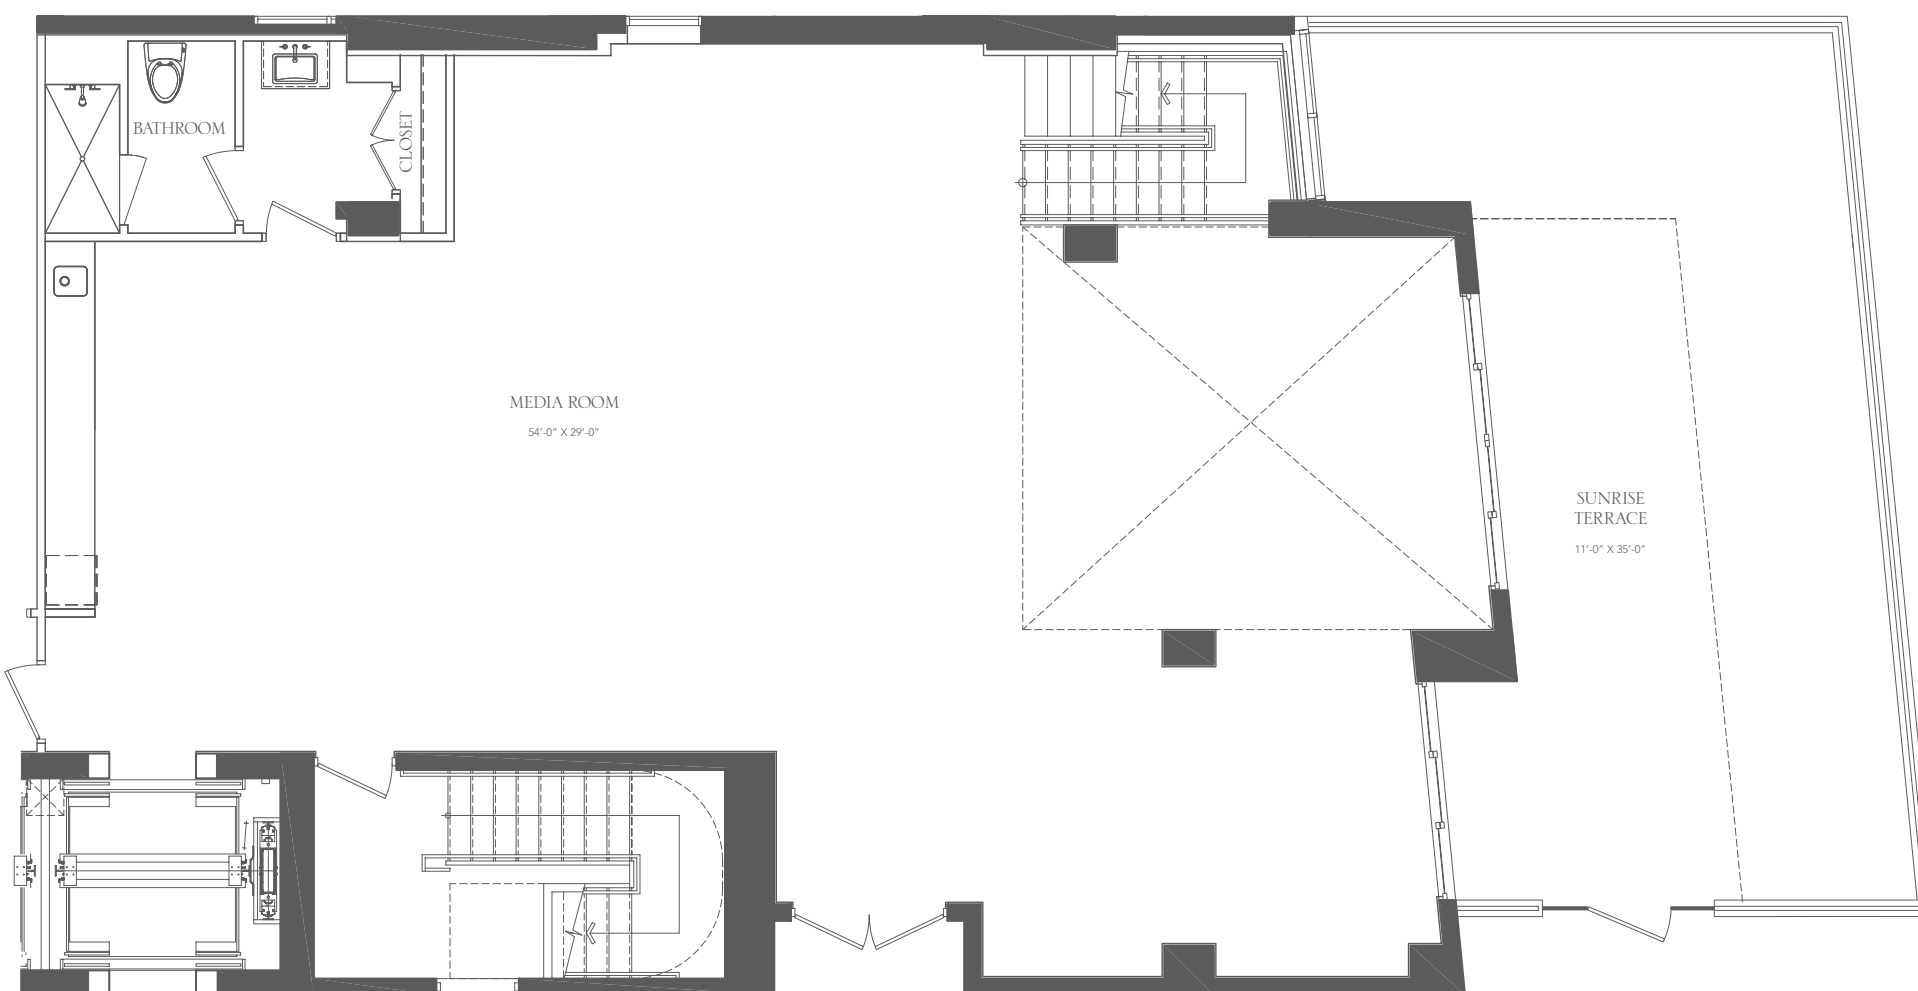

BEACH HOUSE 201

4	BEDROOMS	6 1/2	BATHROOMS PLUS MEDIA ROOM
INTERIOR		6,009 SF / 558 M ²	
BALCONIES		1,188 SF / 110 M ²	
TOTAL		7,197 SF / 668 M ²	

UPPER PLAN

LOWER PLAN

KEY PLAN - UNIT LOCATIONS

ATLANTIC OCEAN