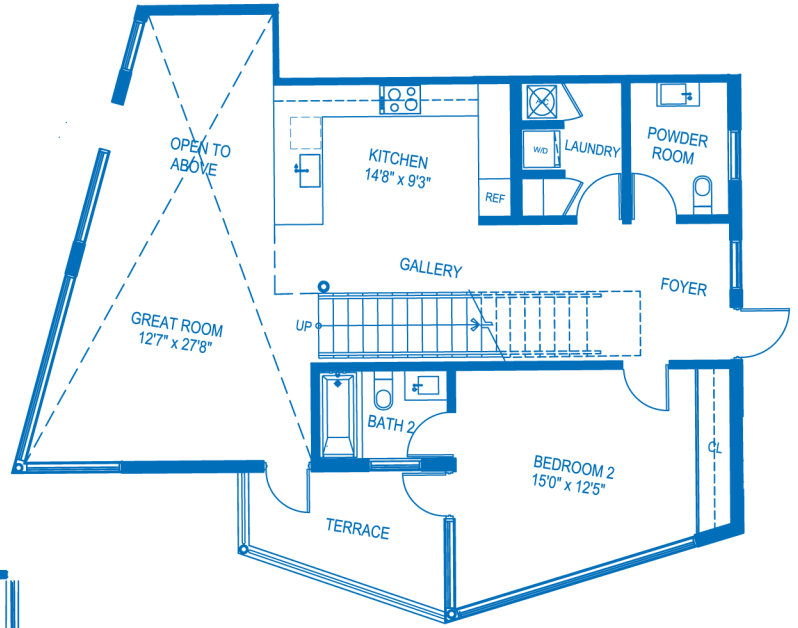

Residence 01
 2 Bedroom 2 Bath
 Interior 1,128 sq.ft. (105 m²)
 Exterior 188-264 sq.ft. (17-25 m²)
 Total 1,207-1,283 sq.ft. (112-119 m²)

01

Bay

1st Level

2nd Level