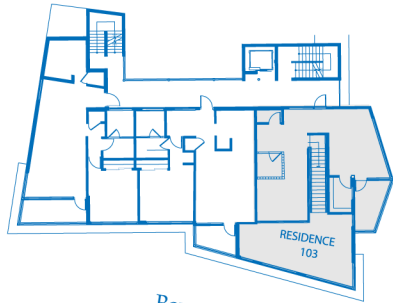

Residence 01
 2 Bedroom 2 Bath
 Interior 1,128 sq.ft. (105 m²)
 Exterior 188-264 sq.ft. (17-25 m²)
 Total 1,207-1,283 sq.ft. (112-119 m²)

01

Bay

1st Level

2nd Level