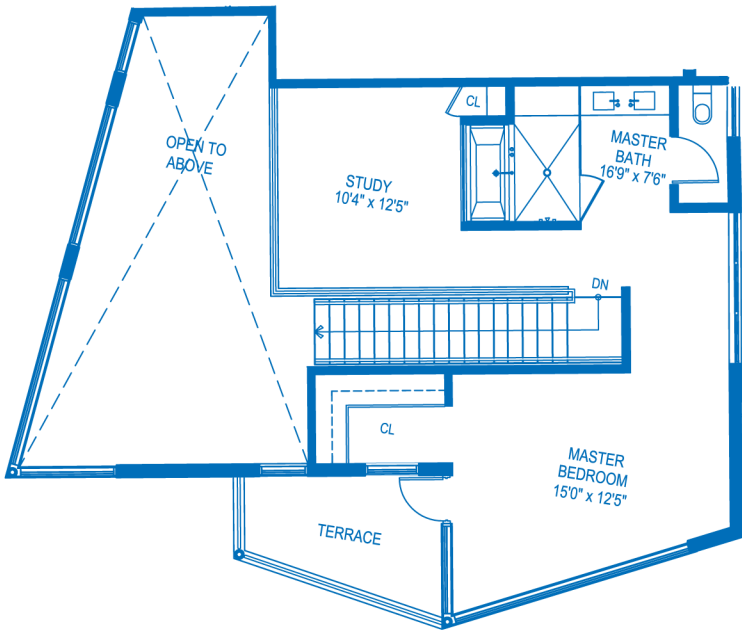

Residence 01
 2 Bedroom 2 Bath
 Interior 1,128 sq.ft. (105 m²)
 Exterior 188-264 sq.ft. (17-25 m²)
 Total 1,207-1,283 sq.ft. (112-119 m²)

01

Bay

1st Level

2nd Level